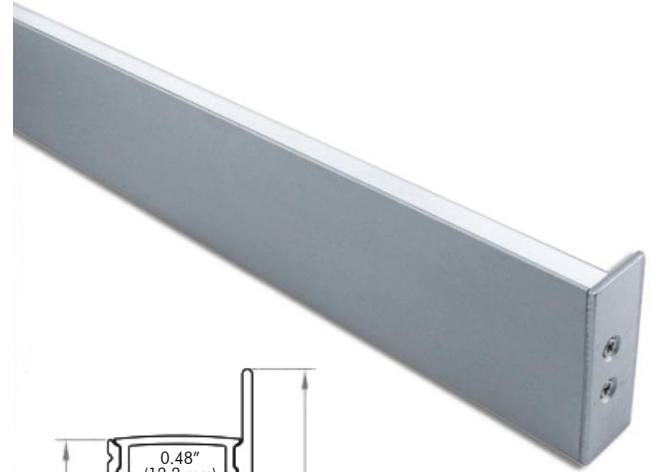

ALUMINUM LED PROFILE

Model Number: **ALP050**

Catalog #		Type
Project		Date
Prepared by		

LED Aluminum Profiles are the professional's tool to using and installing LED linear lighting. LED Aluminum Profiles act as a protective housing for LED strips. No professional project is completed without the use of an Aluminum profile. In addition to protecting LED strips from the elements, Aluminum profiles also protect LED strips by acting as a heat sink and keeping them cool. However, Aluminum profiles function as much more than a protective housing, they are also designed to be a tool for lighting design elements. Profiles can be recessed in floors, ceilings, tile, driveways; used to illuminate staircases; or created into ultra-bright and efficient Linear lighting fixtures. The possibilities are endless.

Features and benefits:

- Ultra thin U-shape anodized silver aluminum extrusion profile for both recessed and surface mount LED lighting projects 8mm inner width for PCB width <8mm LED strips.
- **PERFECT SHIELD FOR LED STRIPS:** Aircraft grade aluminum, better heat dissipation, providing great protect for delicate LED strip lights. Not only do aluminum channel systems dissipate the heat produced by LEDs, but the end caps protect the extrusion from dust and other undesirable elements. The mounting bracket guarantees easy and secure mounting of the extrusion to a desired surface.
- **SPOT-FREE NEON EFFECT:** Oyster white channel cover provide a well diffused light that is comparable to neon effect, rendering a softer, more uniform light, and more pleasing eyes.
- **MOUNT:** Excellent system for installing LED strips / ribbons. Achieve under-cabinet and backsplash lighting, accent and back lighting with ease. Light up your kitchen, living room, patio, bedroom, closet, and much more with ease.

End cap with hole
End cap without hole

Aluminum profile

PMMA opal matte cover
PMMA semi-clear cover
PMMA clear cover
PC diffused cover

Mounting clip (metal)