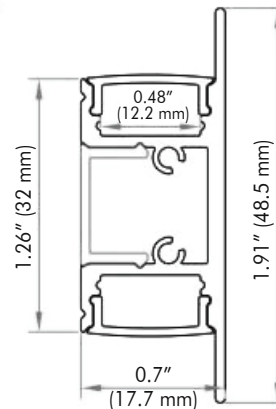

ALUMINUM LED PROFILE

Model Number: **ALP050**

Catalog #		Type
Project		Date
Prepared by		

LED Aluminum Profiles are the professional's tool to using and installing LED linear lighting. LED Aluminum Profiles act as a protective housing for LED strips. No professional project is completed without the use of an Aluminum profile. In addition to protecting LED strips from the elements, Aluminum profiles also protect LED strips by acting as a heat sink and keeping them cool. However, Aluminum profiles function as much more than a protective housing, they are also designed to be a tool for lighting design elements. Profiles can be recessed in floors, ceilings, tile, driveways; used to illuminate staircases; or created into ultra-bright and efficient Linear lighting fixtures. The possibilities are endless.

Features and benefits:

- Ultra thin U-shape anodized silver aluminum extrusion profile for both recessed and surface mount LED lighting projects 8mm inner width for PCB width <8mm LED strips.
- **PERFECT SHIELD FOR LED STRIPS:** Aircraft grade aluminum, better heat dissipation, providing great protect for delicate LED strip lights. Not only do aluminum channel systems dissipate the heat produced by LEDs, but the end caps protect the extrusion from dust and other undesirable elements. The mounting bracket guarantees easy and secure mounting of the extrusion to a desired surface.
- **SPOT-FREE NEON EFFECT:** Oyster white channel cover provide a well diffused light that is comparable to neon effect, rendering a softer, more uniform light, and more pleasing eyes.
- **MOUNT:** Excellent system for installing LED strips / ribbons. Achieve under-cabinet and backsplash lighting, accent and back lighting with ease. Light up your kitchen, living room, patio, bedroom, closet, and much more with ease.