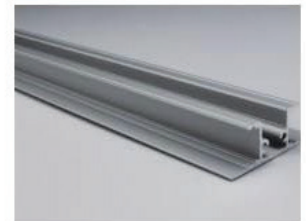

ALUMINUM LED PROFILE

Model Number: **ALP050**

Catalog #		Type
Project		Date
Prepared by		

LED Aluminum Profiles are the professional's tool to using and installing LED linear lighting. LED Aluminum Profiles act as a protective housing for LED strips. No professional project is completed without the use of an Aluminum profile. In addition to protecting LED strips from the elements, Aluminum profiles also protect LED strips by acting as a heat sink and keeping them cool. However, Aluminum profiles function as much more than a protective housing, they are also designed to be a tool for lighting design elements. Profiles can be recessed in floors, ceilings, tile, driveways; used to illuminate staircases; or created into ultra-bright and efficient Linear lighting fixtures. The possibilities are endless.

Features and benefits:

- Ultra thin U-shape anodized silver aluminum extrusion profile for both recessed and surface mount LED lighting projects 8mm inner width for PCB width <8mm LED strips.
- **PERFECT SHIELD FOR LED STRIPS:** Aircraft grade aluminum, better heat dissipation, providing great protect for delicate LED strip lights. Not only do aluminum channel systems dissipate the heat produced by LEDs, but the end caps protect the extrusion from dust and other undesirable elements. The mounting bracket guarantees easy and secure mounting of the extrusion to a desired surface.
- **SPOT-FREE NEON EFFECT:** Oyster white channel cover provide a well diffused light that is comparable to neon effect, rendering a softer, more uniform light, and more pleasing eyes.
- **MOUNT:** Excellent system for installing LED strips / ribbons. Achieve under-cabinet and backsplash lighting, accent and back lighting with ease. Light up your kitchen, living room, patio, bedroom, closet, and much more with ease.

End cap with hole
End cap without hole

Aluminum profile

PMMA opal matte cover
PMMA semi-clear cover
PMMA clear cover
PC diffused cover

Mounting clip (metal)