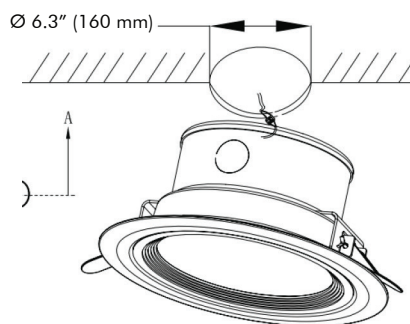

LED ROUND DOWNLIGHT WITH J BOX

Catalog #		Type
Project		Date
Prepared by		

SPECIFICATIONS

Wattage.....	15W
Input Voltage.....	AC90-305V
LED Quantity.....	30 pcs
LED Type.....	EPISTAR SMD5630 LED
Luminous Flux.....	1050-1200 IM
LED Luminous Efficiency.....	80±5% Lm/W
Beam Angle.....	120°
CCT.....	3000K, 4000K, 5000K
IP Grade.....	IP20
Power Supply.....	>85%
Efficiency.....	>0.95
Power Factor.....	>80 Ra
CRI.....	1000 G
Lifetime.....	50000 hrs
Dimensions.....	7.31" x H 3.25" (186mm x 83mm)
Cutout.....	Ø 6.31" (160 mm)