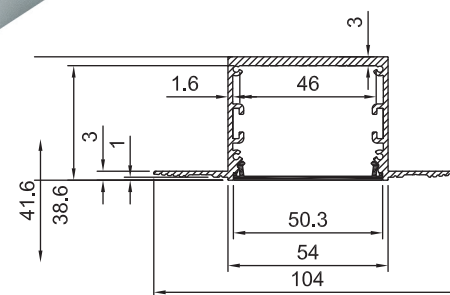

TRIMLESS ALUMINUM LED PROFILE

Model Number: **ALP-148**

Catalog #	LB54148	Type
Project		Date
Prepared by		

LED Aluminum Profiles are the professional's tool to using and installing LED linear lighting. LED Aluminum Profiles act as a protective housing for LED strips. No professional project is completed without the use of an Aluminum profile. In addition to protecting LED strips from the elements, Aluminum profiles also protect LED strips by acting as a heat sink and keeping them cool. However, Aluminum profiles function as much more than a protective housing, they are also designed to be a tool for lighting design elements. Profiles can be recessed in floors, ceilings, tile, driveways; used to illuminate staircases; or created into ultra-bright and efficient Linear lighting fixtures. The possibilities are endless.

Features and benefits:

- Material: AL6063+PC
- Surface: Anodized/Painting
- Lighting source width: 1.81"
- Length: 13.1
- Installation: Widely used in shopping centers, commercial buildings, office buildings, home lighting, etc.