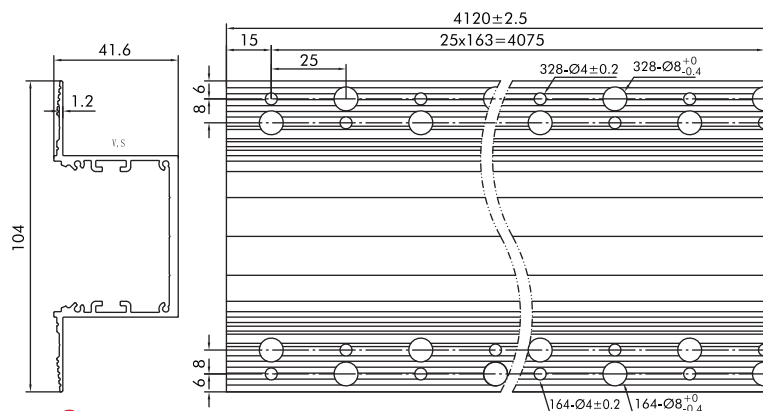

TRIMLESS ALUMINUM LED PROFILE

Model Number: **ALP-148**

Catalog #	LB54148	Type
Project		Date
Prepared by		

LED Aluminum Profiles are the professional's tool to using and installing LED linear lighting. LED Aluminum Profiles act as a protective housing for LED strips. No professional project is completed without the use of an Aluminum profile. In addition to protecting LED strips from the elements, Aluminum profiles also protect LED strips by acting as a heat sink and keeping them cool. However, Aluminum profiles function as much more than a protective housing, they are also designed to be a tool for lighting design elements. Profiles can be recessed in floors, ceilings, tile, driveways; used to illuminate staircases; or created into ultra-bright and efficient Linear lighting fixtures. The possibilities are endless.

Features and benefits:

- Material: AL6063+PC
- Surface: Anodized/Painting
- Lighting source width: 1.81"
- Length: 13.1
- Installation: Widely used in shopping centers, commercial buildings, office buildings, home lighting, etc.

End cap

Aluminum Profile

Cover

LIGHT BLUE

1421 Locust Avenue, Brooklyn, NY, 11230
www.lightblueusa.com

Light Blue USA LLC