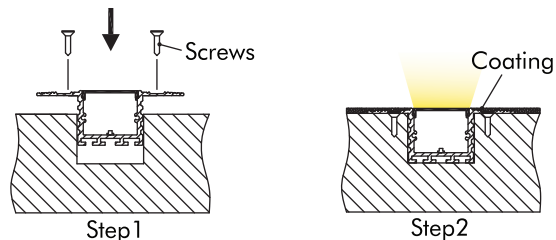

TRIMLESS ALUMINUM LED PROFILE

Model Number: **ALP-148**

Catalog #	LB54148	Type
Project		Date
Prepared by		

LED Aluminum Profiles are the professional's tool to using and installing LED linear lighting. LED Aluminum Profiles act as a protective housing for LED strips. No professional project is completed without the use of an Aluminum profile. In addition to protecting LED strips from the elements, Aluminum profiles also protect LED strips by acting as a heat sink and keeping them cool. However, Aluminum profiles function as much more than a protective housing, they are also designed to be a tool for lighting design elements. Profiles can be recessed in floors, ceilings, tile, driveways; used to illuminate staircases; or created into ultra-bright and efficient Linear lighting fixtures. The possibilities are endless.

Features and benefits:

- Material: AL6063+PC
- Surface: Anodized/Painting
- Lighting source width: 1.81"
- Length: 13.1
- Installation: Widely used in shopping centers, commercial buildings, office buildings, home lighting, etc.