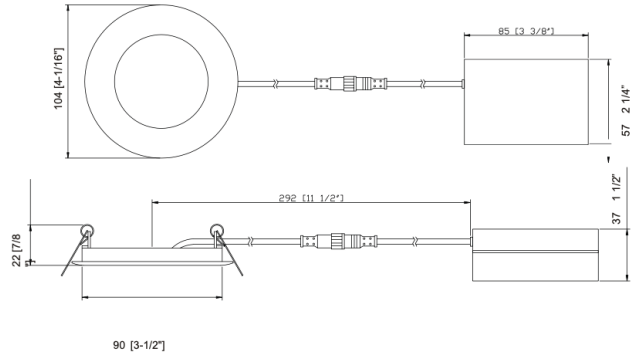

PREPARED BY:
PROJECT:
TYPE:

3" DOWNLIGHT SLIM PANEL ROUND

SLIM DOWNLIGHT SERIES

SPECIFICATIONS

• Wattage	9W	• Frequency	50/60Hz
• Recessed Downlight Size	3"	• Dimming	Traic
• Lumen Output	570LM	• Beam Angle	110°
• Input Power	120V	• Lifetime	50,000hrs
• Efficiency	>64LM/W		