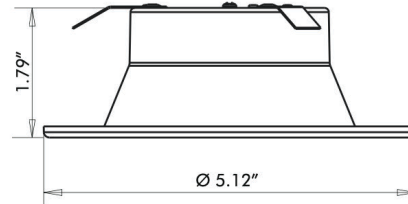

FEATURES

- Replacement for 75W incandescent lamps
- Suitable for wet locations
- Dimmable down to 10%
- Flicker free
- Work with most of existing dimmers in market
- Contact us to get the dimmer list
- Three years limited warranty
- Not for emergency lighting

SPECIFICATIONS

• Wattage	10W	• Efficacy	84
• Working Voltage	120V	• Beam Angle	100°
• Lumen	850LM	• Lifetime	+40°
• Power Factor	>0.9	• Dimensions	Ø5.12" x 1.79"
• Frequency	60Hz