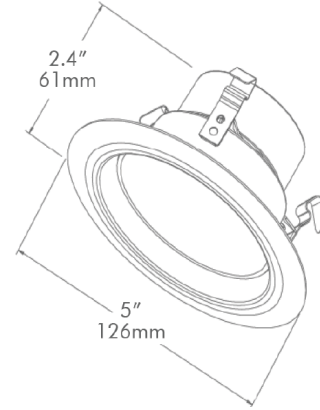

PREPARED BY:
PROJECT:
TYPE:

4" ROUND RETROFIT DOWNLIGHT NO BAFFLE

RETROFIT SERIES

FEATURES

- Dimmable 4" downlight application
- Ideal for replacing dimmable incandescent alternatives in 4" recessed
- Exceeds all industry standard - ENERGY STAR[®] rated
- Changeable trim ring design, match to suit different styles of furnishing
- Simple and fuss-free way to DIY for new construction and remodeling
- 5% - 100% smooth dimming, instant on and flicker-free
- High quality Epistar LED, without ghosting and glare
- ETL-listed & Energy Star certified for reliable quality and safe operation
- Six interchangeable trims in round and square shape for choice
- Suitable for damp locations

SPECIFICATIONS

• Wattage	10W	• Weight	0.57lb
• Working Voltage	120V	• Lifetime	50,000hrs
• Frequency	50/60Hz	• Operating Temperature	-20°C to 40°C
• Efficacy	70-78LM/W	• Dimensions	4.96" x 2.4"
• Beam Angle	100°		