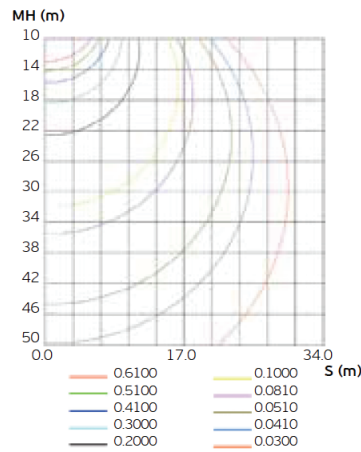

Co Plane Isolux Diagram Unit: LX