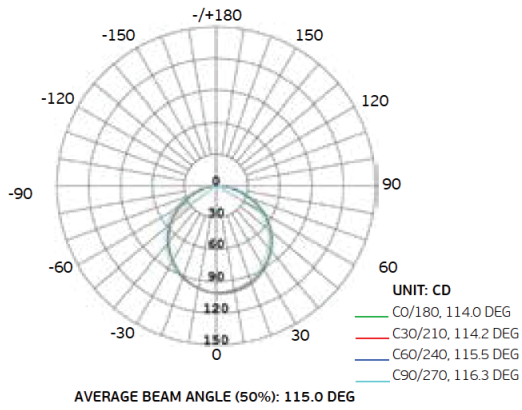

STRIP LIGHTS

72W 5050 Series 12V

Luminous Intensity Distribution Diagram