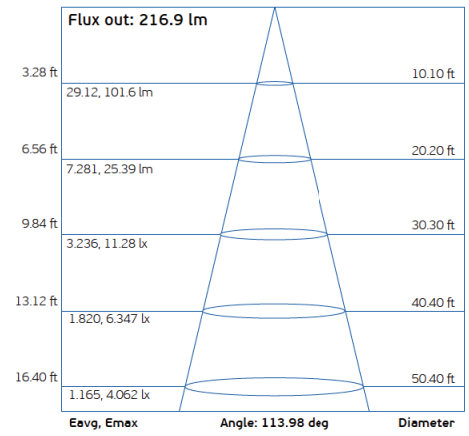

## 72W 5050 Series 12V

Luminous Intensity Distribution Diagram

Co Plane Isolux Diagram Unit: LX

Average Illuminance Curve

### Assembly & Measurement