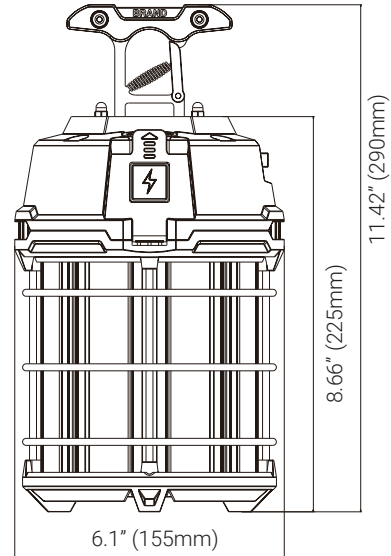

PREPARED BY:

PROJECT:

TYPE:

TEMPORARY LED HIGH BAY LIGHT

FEATURES

- 6KV Surge Protection, lamp can bear sudden high voltage.
- Stainless steel guard for impact protection.
- 10ft 16AWG cord with plug suitable to huge construction area.
- Damp location rated.
- Hidden & built-in connector design

SPECIFICATIONS

• Wattage	100W	• Operating Temperature	-40-45°C
• Input Current	>0.9	• Cord Length	10ft
• Input Voltage	120V	• Beam Angle	360°
• Delivered Light Output	14000lm	• IP Rating	IP65
• Surge Voltage	6000V	• Lamp Life	50,000 hrs.
• CCT	5000K	• Dimensions	6.1" x 11.2"
• CRI	>80	• Warranty	5 years
• Linkable QTY	8pcs		