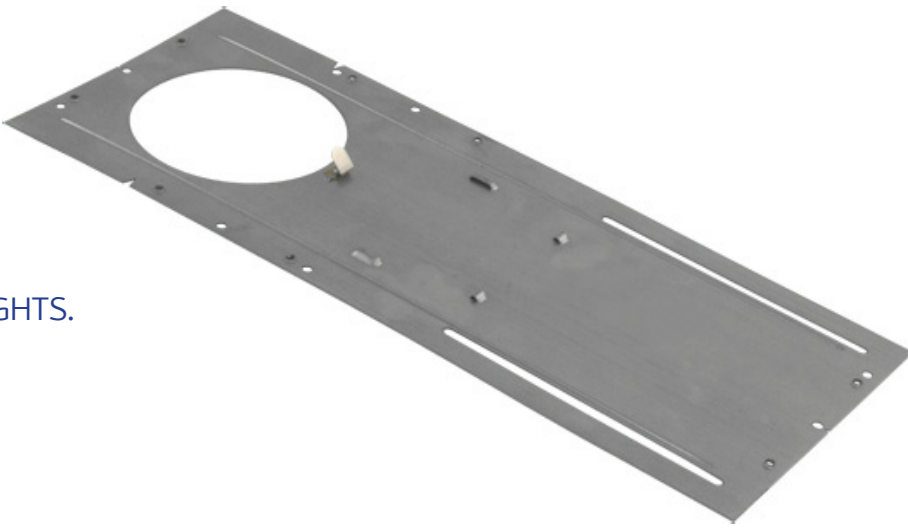

SLIM DOWNLIGHTS

4" DOWNLIGHT SLIM PANEL ROUND

SPECIFICATIONS:

Wattage	12W
Recessed Downlight Size	4"
Lumen Output	850 lm
Input power	120V
Efficacy	>72 lm/W
Frequency	50/60 Hz
Dimming	Triac
Beam Angle	110 Degree
Life Time	50000 hrs

MODEL #	CCT
LB11345	3000K
LB11380	3500K
LB11344	4000K

Available Trim Options:

1421 Locust Avenue - Brooklyn, NY 11230
www.lightblueusa.com 718-475-2515

SLIM DOWNLIGHTS

4" DOWNLIGHT SLIM PANEL ROUND

Optional New Construction Plate for the 4in Slim Downlight:

PRODUCT FEATURES:

General

Constructed of galvanized steel, this 4.25" round opening pre-mounting plate is used to mount our 4 inch SLIM DOWNLIGHTS.

Mounting

The plate includes mounting holes and tracks to satisfy any type of installation. Alignment notches on plate to help aligning multiple plates.