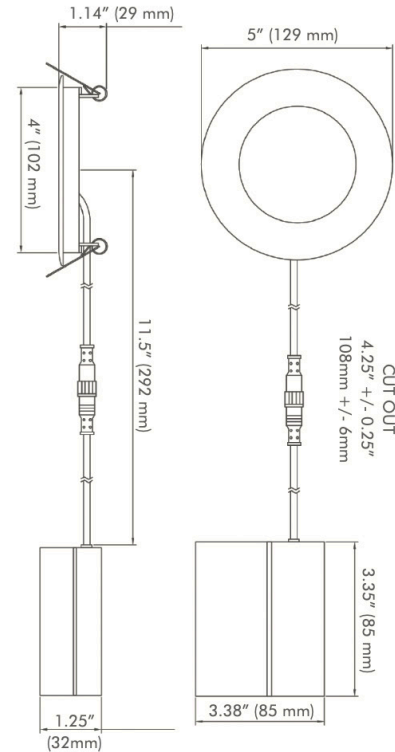

SLIM DOWNLIGHTS

4" DOWNLIGHT SLIM PANEL ROUND

SPECIFICATIONS:

Wattage	12W
Recessed Downlight Size	4"
Lumen Output	850 lm
Input power	120V
Efficacy	>72 lm/W
Frequency	50/60 Hz
Dimming	Triac
Beam Angle	110 Degree
Life Time	50000 hrs

MODEL #	CCT
LB11345	3000K
LB11380	3500K
LB11344	4000K

Available Trim Options:

1421 Locust Avenue - Brooklyn, NY 11230
www.lightblueusa.com 718-475-2515

SLIM DOWNLIGHTS

4" DOWNLIGHT SLIM PANEL ROUND

Optional New Construction Plate for the 4in Slim Downlight:

PRODUCT FEATURES:

General

Constructed of galvanized steel, this 4.25" round opening pre-mounting plate is used to mount our 4 inch SLIM DOWNLIGHTS.

Mounting

The plate includes mounting holes and tracks to satisfy any type of installation. Alignment notches on plate to help aligning multiple plates.