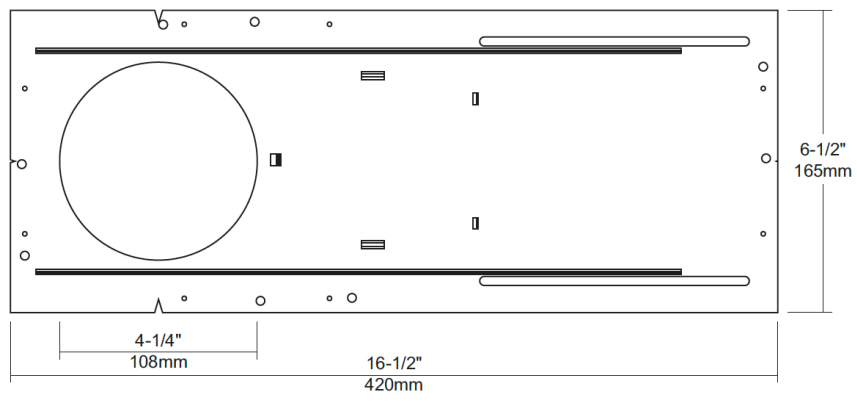

SLIM DOWNLIGHTS

4" DOWNLIGHT SLIM PANEL ROUND

SPECIFICATIONS:

Wattage	12W
Recessed Downlight Size	4"
Lumen Output	850 lm
Input power	120V
Efficacy	>72 lm/W
Frequency	50/60 Hz
Dimming	Triac
Beam Angle	110 Degree
Life Time	50000 hrs

MODEL #	CCT
LB11345	3000K
LB11380	3500K
LB11344	4000K

Available Trim Options:

1421 Locust Avenue - Brooklyn, NY 11230
www.lightblueusa.com 718-475-2515

SLIM DOWNLIGHTS

4" DOWNLIGHT SLIM PANEL ROUND

Optional New Construction Plate for the 4in Slim Downlight:

PRODUCT FEATURES:

General

Constructed of galvanized steel, this 4.25" round opening pre-mounting plate is used to mount our 4 inch SLIM DOWNLIGHTS.

Mounting

The plate includes mounting holes and tracks to satisfy any type of installation. Alignment notches on plate to help aligning multiple plates.