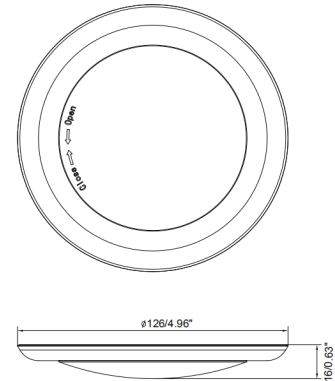

PREPARED BY:

PROJECT:

TYPE:

4" SLIM DISK

SLIM DOWNLIGHT SERIES

FEATURES

- DOB (driver on board) technology, without capacitor, no buzz problem
- Traic Dimmable
- Suitable for Surface Mount and Retrofit Can
- cETL, ETL and Energy Star approved
- 50,000 hrs life span
- Damp and Dry location rated
- 5 year warranty
- Suitable for most 4 inch recessed cans and Compatible with Junction Box
- Compatible with Lutron and Leviton Dimmers

SPECIFICATIONS

• Wattage	10W	• Lumen Output	650LM
• Input Voltage	120V AC	• Beam Angle	120°
• CRI	>90	• Life time	50,000 hrs
• CCT	3000K/4000K		

ORDERING GUIDE

Model	Color Temperature
LB76330	3000K
LB76331	4000K