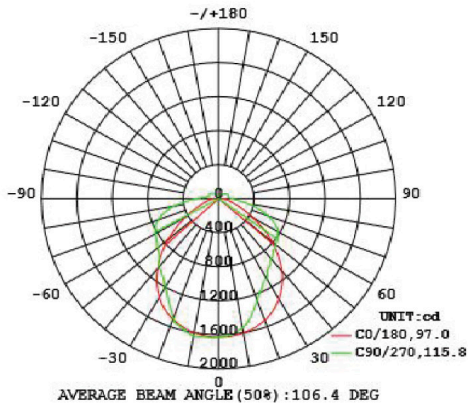

LINEAR PENDANT LIGHT FIXTURE

LED Linear Pendant Light

Luminous Intensity Distribution Diagram