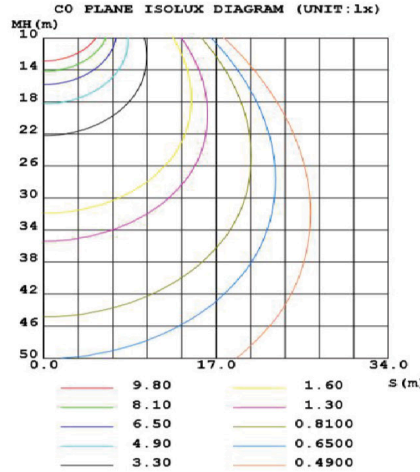

Co Plane Isolux Diagram Unit: LX