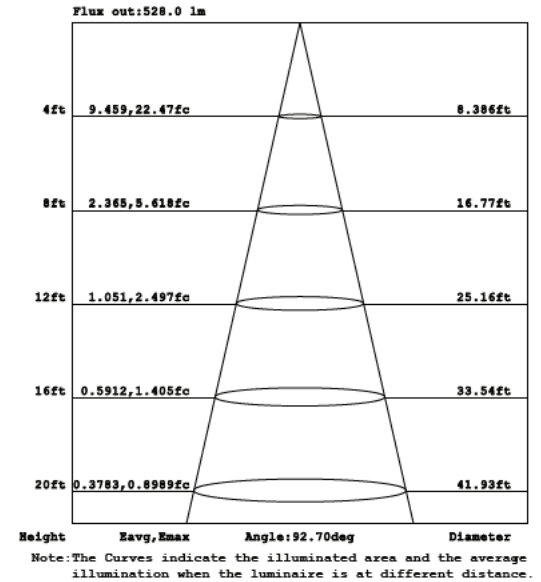

ROUND RETROFIT

4" ROUND RETROFIT 5 CCT

RECOMMENDED DIMMERS:

LUTRON

- •CTCL-153P
- •DVCL-153P
- •MACL-153M
- •SELV-300P
- •S-600P
- •MA-600
- •LGCL-153P
- •AY-600P
- •LG-603P
- •CTELV-303P
- •VTELV-600M-B

LEVITON

- •6633-P
- •6161-W
- •6631-L
- •IEPE04-1LZ