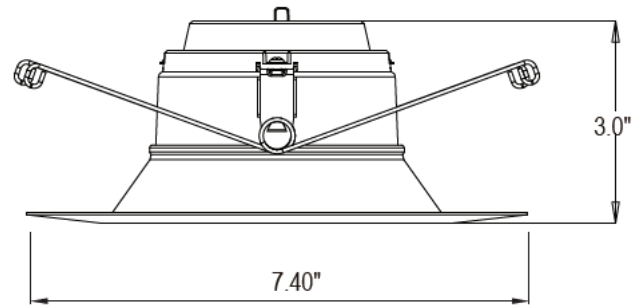

ROUND RETROFIT

4" ROUND RETROFIT 5 CCT

SPECIFICATIONS:

Wattage	10W
Working Voltage	120V
Lumen	600 lm
Power Factor	>0.9
Beam Angle	100°
Dimmable	ELV & TRIAC Dimming
Lifetime	50000hrs
Dimensions	7.40" x 3.0"

MODEL #	CCT
LB13188	2700K, 3000K, 3500K, 4000K, 5000K

PRODUCT FEATURES:

- Replacement for 75W incandescent lamps
- Suitable for wet locations
- Dimmable down to 10%
- Flicker free
- Work with most ELV & TRIAC dimmers in market
- Contact us to get the dimmer list
- Three years limited warranty

168 Van Dyke Street - Brooklyn, NY 11231
www.lightblueusa.com 718-475-2515