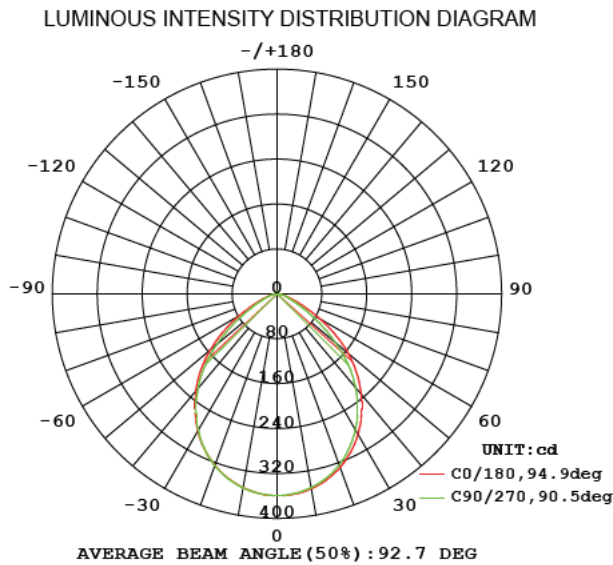

ROUND RETROFIT

4" ROUND RETROFIT 5 CCT

RECOMMENDED DIMMERS:

LUTRON

- •CTCL-153P
- •DVCL-153P
- •MACL-153M
- •SELV-300P
- •S-600P
- •MA-600
- •LGCL-153P
- •AY-600P
- •LG-603P
- •CTELV-303P
- •VTELV-600M-B

LEVITON

- •6633-P
- •6161-W
- •6631-L
- •IEPE04-1LZ