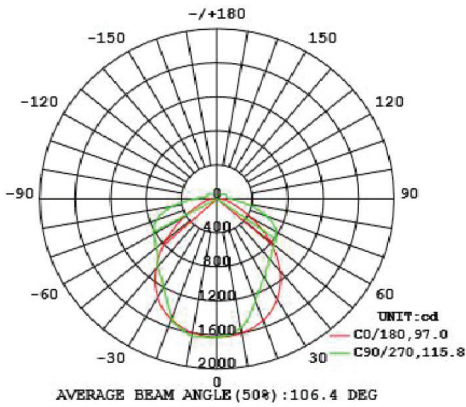

LINEAR PENDANT LIGHT FIXTURE

4 FT. LED LINEAR PENDANT LIGHT

Luminous Intensity Distribution Diagram