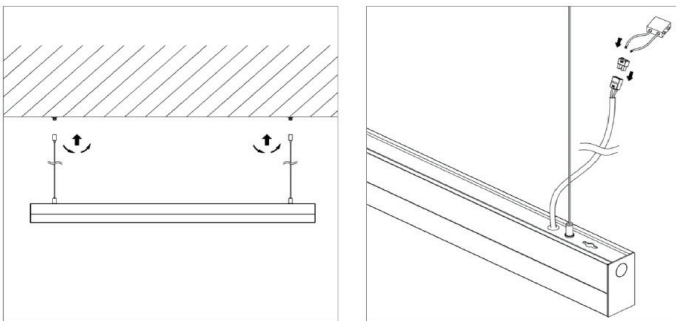

## 4 FT. LED LINEAR PENDANT LIGHT

Luminous Intensity Distribution Diagram

Co Plane Isolux Diagram Unit: LX

Available corner options

Installation

**WARNINGS:**

1. Installation and maintenance must be completed by electricians or professionals.
2. Please cut off the power before installation and maintenance.
3. The thermally insulating material is not allowed to cover the fixture.
4. Please keep away from the corrosive substance and keep the fixture dry and clean.