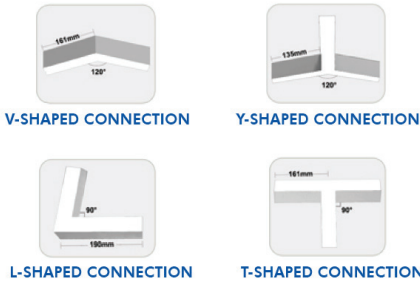

## 4 FT. LED LINEAR PENDANT LIGHT

Luminous Intensity Distribution Diagram

Co Plane Isolux Diagram Unit: LX

Available corner options

Installation

**WARNINGS:**

1. Installation and maintenance must be completed by electricians or professionals.
2. Please cut off the power before installation and maintenance.
3. The thermally insulating material is not allowed to cover the fixture.
4. Please keep away from the corrosive substance and keep the fixture dry and clean.