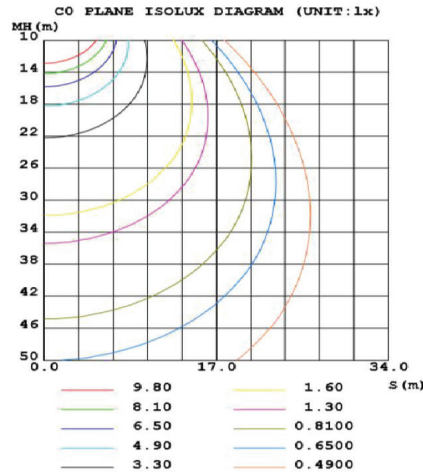

Co Plane Isolux Diagram Unit: LX