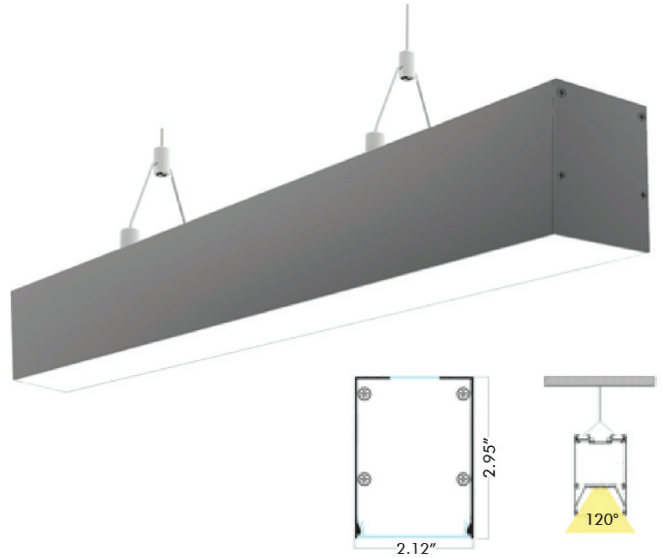

LINEAR PENDANT LIGHT FIXTURE

4 FT. LED LINEAR PENDANT LIGHT

SPECIFICATIONS:

Wattage	40 Watts/ 4Ft
Delivered Lumens	4400lm
Dimming Option	0-100 Dimmable LED driver
CCT	3000K- 4000K
Voltage	120-277V/60Hz
CRI	85
Lifetime	50,000 hours
Warranty	3 years
Dimensions	45.8" x 2.64" x 2.95"

Available trim options:

White

Black

Black Finish- up/ down

MODEL #	Wattage	Temp	LUMEN
LB85220-3K-BK	40W	3000K	4400
LB85220-4K-BK	40W	4000K	4550

White Finish- up/ down

MODEL #	Wattage	Temp	LUMEN
LB85220-3K-WT	40W	3000K	4400
LB85220-4K-WT	40W	4000K	4550

Black Finish- down

MODEL #	Wattage	Temp	LUMEN
LB85215-3K-BK	40W	3000K	4400
LB85215-4K-BK	40W	4000K	4550

White Finish- down

MODEL #	Wattage	Temp	LUMEN
LB85215-3K-WT	40W	3000K	4400
LB85215-4K-WT	40W	4000K	4550

PRODUCT FEATURES:

- Direct & indirect light
- Milky white lens with 100° beam spread
- Available in white, black and anodizing finish options
- IP 40 offers extra protection for school applications
- Special optical design achieves high efficacy
- More every saved thanks to control options, including presence/absence detection and daylight dimming
- Approved for dry/damp location

186 Van Dyke Street - Brooklyn, NY 11231
www.lightblueusa.com 718-475-2515