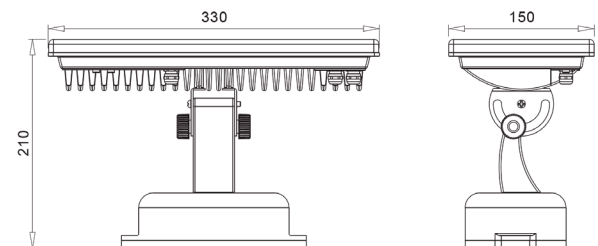

WALL WASHER

LED WALL WASHER RGB

SPECIFICATIONS:

Wattage	36W
Input Voltage	100V~240V
Led Quantity	36 pcs Power LED / 1W
Color	R-12, G-12, B-12
Power Consumption	40W (Max)
Lens	10° 20° 45°
Main Body	Die-cast Aluminum
Weight	9.48 lb (4.3kg)
Dimensions	L 13" x W 5.9" x H 8.3" (L330mm x W150mm x H210mm)

MODEL #

LB75101

PRODUCT FEATURES:

- •LWW-1C series is one of the best selling and classic model in the past years, and now we're proud to introduce our latest version, 1C model.
- •With this latest version we can upgrade the production capacity and arrange the delivery more quickly, offer some professional customers more flexible replacement operation on the power supply in the bottom base once failure.
- •Besides, the new base will be more rigid, stronger and easier for installation.

IP 65

186 Van Dyke Street - Brooklyn, NY 11231
www.lightblueusa.com 718-475-2515