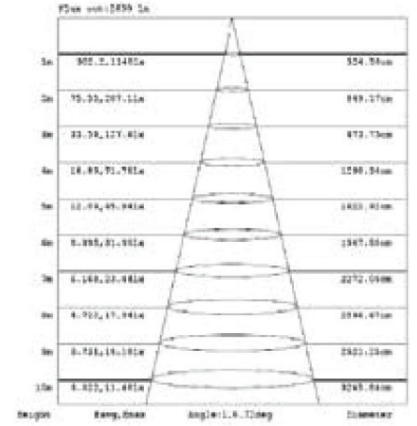

STRIP LIGHTS

115W 2835 High Efficacy Series

SPECIFICATIONS:

Wattage	7 Watts/Foot (23.04 W/M)
Input Power	115W/16Ft (5M)
Lumen efficiency	1264 lm/Ft (4147 lm/M)
LED Quality	128 LEDs, 0.31" LED Pitch
Voltage (VDC)	24 Volt
Current	0.29 A/Ft (0.96A/M)
CRI	80 (90/98 Available)
Ambient Temperature	-20°C - 45°C
Humidity	40% - 70% RH
Unit Length	2.46"/8 LEDs
Dimensions	196.85" x 0.47" x 0.05"
	16 Ft. Roll

PRODUCT FEATURES:

- Constant current control for constant brightness on entire LED strip
- 180lm/w high efficacy strip
- Luminous Flux up to 4140 lm/M
- Excellent in heat dissipation and no need installed with heat sink
- Standard strip is CRI 80 and CRI 90/98 is available

186 Van Dyke Street - Brooklyn, NY 11231
www.lightblueusa.com 718-475-2515

STRIP LIGHTS

115W 2835 High Efficacy Series

Luminous Intensity Distribution Diagram

Co Plane Isolux Diagram Unit: LX

Average Illuminance Curve