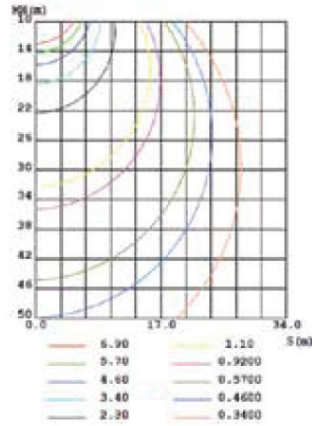

PRODUCT FEATURES:

- Constant current control for constant brightness on entire LED strip
- 180lm/w high efficacy strip
- Luminous Flux up to 4140 lm/M
- Excellent in heat dissipation and no need installed with heat sink
- Standard strip is CRI 80 and CRI 90/98 is available

186 Van Dyke Street - Brooklyn, NY 11231
www.lightblueusa.com 718-475-2515

STRIP LIGHTS

115W 2835 High Efficacy Series

Luminous Intensity Distribution Diagram

Co Plane Isolux Diagram Unit: LX

Average Illuminance Curve