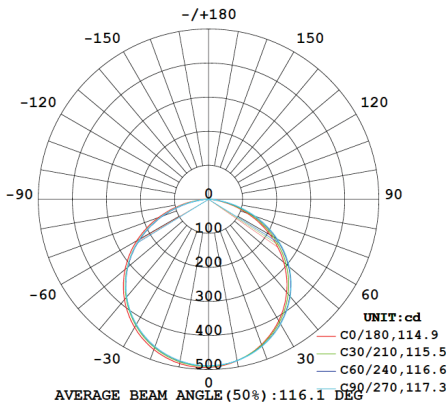

STRIP LIGHTS

115W 2835 High Efficacy Series

SPECIFICATIONS:

Wattage	7 Watts/Foot (23.04 W/M)
Input Power	115W/16Ft (5M)
Lumen efficiency	1264 lm/Ft (4147 lm/M)
LED Quality	128 LEDs, 0.31" LED Pitch
Voltage (VDC)	24 Volt
Current	0.29 A/Ft (0.96A/M)
CRI	80 (90/98 Available)
Ambient Temperature	-20°C - 45°C
Humidity	40% - 70% RH
Unit Length	2.46"/8 LEDs
Dimensions	196.85" x 0.47" x 0.05"
	16 Ft. Roll

PRODUCT FEATURES:

- Constant current control for constant brightness on entire LED strip
- 180lm/w high efficacy strip
- Luminous Flux up to 4140 lm/M
- Excellent in heat dissipation and no need installed with heat sink
- Standard strip is CRI 80 and CRI 90/98 is available

186 Van Dyke Street - Brooklyn, NY 11231
www.lightblueusa.com 718-475-2515

STRIP LIGHTS

115W 2835 High Efficacy Series

Luminous Intensity Distribution Diagram

Co Plane Isolux Diagram Unit: LX

Average Illuminance Curve