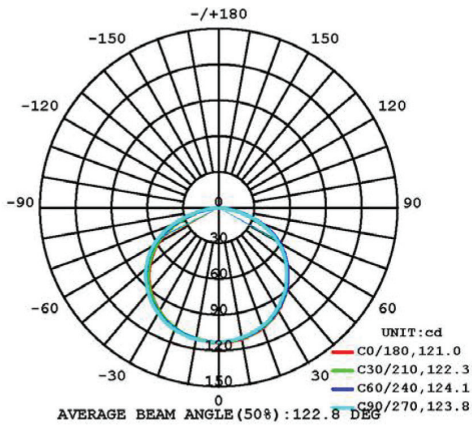

STRIP LIGHTS

2016 Tunable White

Luminous Intensity Distribution Diagram