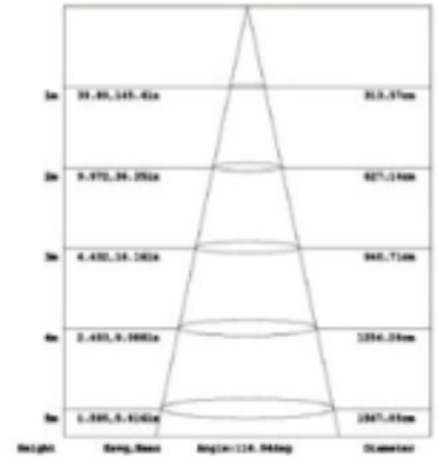

STRIP LIGHTS

43W 5050 TOP LEDS (36 LEDS/M)

SPECIFICATIONS:

Wattage	2.7 Watts/Foot
Lumen Efficiency	260 lm/Ft
Voltage (VDC)	24 Volt
Current	0.36A/m
CRI	80 (90/95 Available)
Dimensions	196.85" x 0.39" x 0.08"
	16 Ft. Roll

***ELECTRONIC DRIVER RECOMMENDED**

186 Van Dyke Street - Brooklyn, NY 11231
www.lightblueusa.com 718-475-2515

STRIP LIGHTS

43W 5050 TOP LEDS (36 LEDS/M)

Luminous Intensity Distribution Diagram

Co Plane Isolux Diagram Unit: LX

Average Illuminance Curve

Assembly & Measurement