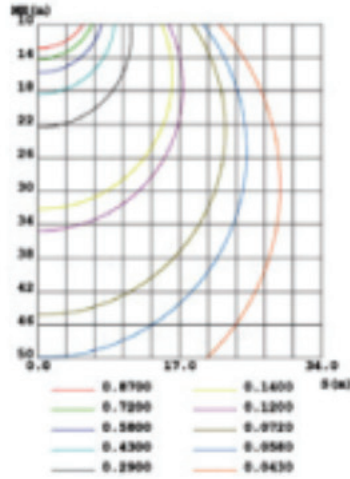

STRIP LIGHTS

43W 5050 TOP LEDS (36 LEDS/M)

SPECIFICATIONS:

Wattage	2.7 Watts/Foot
Lumen Efficiency	260 lm/Ft
Voltage (VDC)	24 Volt
Current	0.36A/m
CRI	80 (90/95 Available)
Dimensions	196.85" x 0.39" x 0.08"
	16 Ft. Roll

MODEL #	COLOR TEMP.	LUMEN
LB53116	2700K	260 lm/Ft
LB53117	3500K	260 lm/Ft
LB53118	4000K	260 lm/Ft
LB53119	6000K	260 lm/Ft

PRODUCT FEATURES:

- Source by 5050 Top LEDs
- Self-encapsulated design offer five optional white light from 2300-6500K and Red, Green, Blue, Yellow
- CRI 80+ , CRI 90+ and CRI 95+ are available

***ELECTRONIC DRIVER RECOMMENDED**

186 Van Dyke Street - Brooklyn, NY 11231
www.lightblueusa.com 718-475-2515

STRIP LIGHTS

43W 5050 TOP LEDS (36 LEDS/M)

Luminous Intensity Distribution Diagram

Co Plane Isolux Diagram Unit: LX

Average Illuminance Curve

Assembly & Measurement