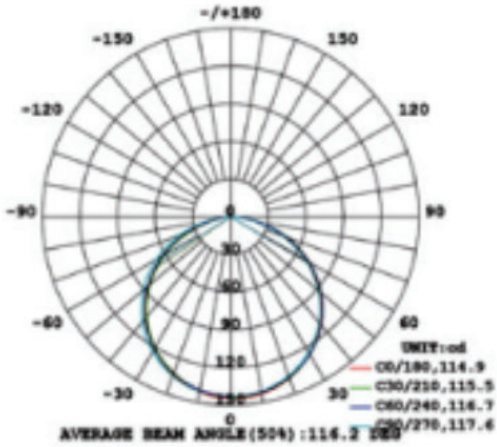

STRIP LIGHTS

43W 5050 TOP LEDS (36 LEDS/M)

SPECIFICATIONS:

Wattage	2.7 Watts/Foot
Lumen Efficiency	260 lm/Ft
Voltage (VDC)	24 Volt
Current	0.36A/m
CRI	80 (90/95 Available)
Dimensions	196.85" x 0.39" x 0.08"
	16 Ft. Roll

MODEL #	COLOR TEMP.	LUMEN
LB53116	2700K	260 lm/Ft
LB53117	3500K	260 lm/Ft
LB53118	4000K	260 lm/Ft
LB53119	6000K	260 lm/Ft

PRODUCT FEATURES:

- Source by 5050 Top LEDs
- Self-encapsulated design offer five optional white light from 2300-6500K and Red, Green, Blue, Yellow
- CRI 80+ , CRI 90+ and CRI 95+ are available

***ELECTRONIC DRIVER RECOMMENDED**

186 Van Dyke Street - Brooklyn, NY 11231
www.lightblueusa.com 718-475-2515

STRIP LIGHTS

43W 5050 TOP LEDS (36 LEDS/M)

Luminous Intensity Distribution Diagram

Co Plane Isolux Diagram Unit: LX

Average Illuminance Curve

Assembly & Measurement