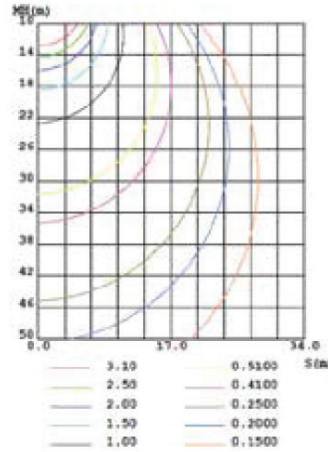

100 ft.

MODEL #	COLOR	TEMP	LUMEN
LB53250-100	Warm White	3000K	512 lm/Ft
LB53251-100	Neutral White	3500K	512 lm/Ft
LB53252-100	Cool White	4000K	530 lm/Ft

PRODUCT FEATURES:

- Source by high output 2835 Top LED with uniform illumination
- Self-encapsulated design offer five optional white light from 2300-6500K
- Standard strip is CRI 80 and CRI 90/98 is available

LISTED

***ELECTRONIC DRIVER RECOMMENDED**

186 Van Dyke Street - Brooklyn, NY 11231
www.lightblueusa.com 718-475-2515

STRIP LIGHTS

72W 2835 Series 24V

Luminous Intensity Distribution Diagram

Co Plane Isolux Diagram Unit: LX

Average Illuminance Curve

Assembly & Measurement

Length: 5000mm / 16.4ft