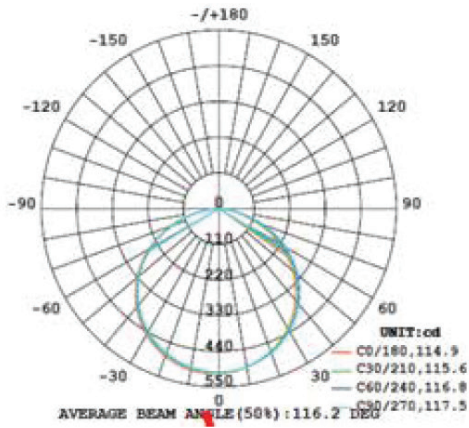

100 ft.

MODEL #	COLOR	TEMP	LUMEN
LB53250-100	Warm White	3000K	512 lm/Ft
LB53251-100	Neutral White	3500K	512 lm/Ft
LB53252-100	Cool White	4000K	530 lm/Ft

PRODUCT FEATURES:

- Source by high output 2835 Top LED with uniform illumination
- Self-encapsulated design offer five optional white light from 2300-6500K
- Standard strip is CRI 80 and CRI 90/98 is available

LISTED

***ELECTRONIC DRIVER RECOMMENDED**

186 Van Dyke Street - Brooklyn, NY 11231
www.lightblueusa.com 718-475-2515

STRIP LIGHTS

72W 2835 Series 24V

Luminous Intensity Distribution Diagram

Co Plane Isolux Diagram Unit: LX

Average Illuminance Curve

Assembly & Measurement

Length: 5000mm / 16.4ft