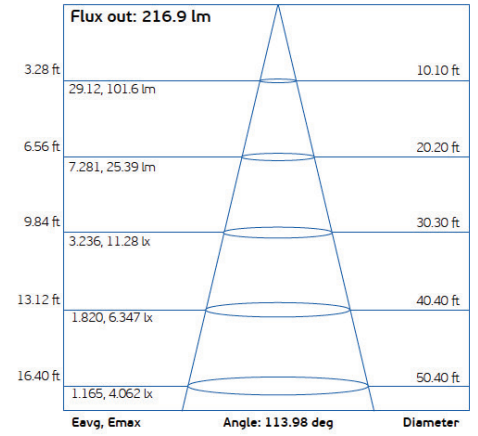

100 ft.

MODEL #	COLOR	TEMP	LUMEN
LB53250-100	Warm White	3000K	512 lm/Ft
LB53251-100	Neutral White	3500K	512 lm/Ft
LB53252-100	Cool White	4000K	530 lm/Ft

PRODUCT FEATURES:

- Source by high output 2835 Top LED with uniform illumination
- Self-encapsulated design offer five optional white light from 2300-6500K
- Standard strip is CRI 80 and CRI 90/98 is available

LISTED

***ELECTRONIC DRIVER RECOMMENDED**

186 Van Dyke Street - Brooklyn, NY 11231
www.lightblueusa.com 718-475-2515

STRIP LIGHTS

72W 2835 Series 24V

Luminous Intensity Distribution Diagram

Co Plane Isolux Diagram Unit: LX

Average Illuminance Curve

Assembly & Measurement

Length: 5000mm / 16.4ft