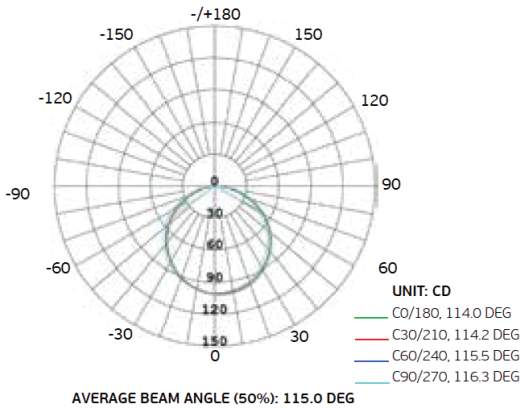

STRIP LIGHTS

72W 5050 Series 24V

SPECIFICATIONS:

Wattage	4.4 Watts/Foot (14.4 W/M)
Input Power	72W/16Ft (5M)
Lumen Efficiency	421 lm/Ft (1380 lm/M)
LED Quality	60 LEDs, 0.66" LED Pitch
Voltage (VDC)	24 Volt
Current	0.37A/Ft (1.2A/M)
CRI	80 (90/98 Available)
Ambient Temperature	-20°C - 45°C
Humidity	40% - 70% RH
Unit Length	1.97"/3 LEDs
Dimensions	196.85" x 0.39" x 0.08"
	16/ 20/ 100 Ft. Roll

LISTED

186 Van Dyke Street - Brooklyn, NY 11231
www.lightblueusa.com 718-475-2515

STRIP LIGHTS

72W 5050 Series 24V

Luminous Intensity Distribution Diagram

Co Plane Isolux Diagram Unit: LX

Average Illuminance Curve