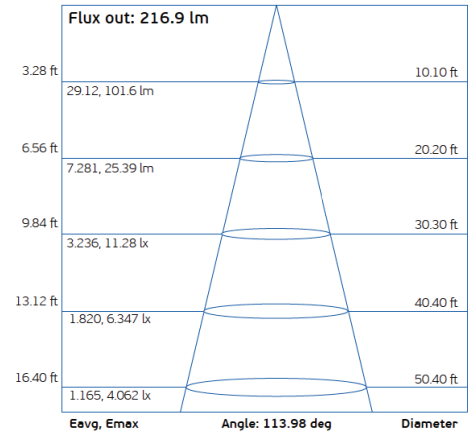

LISTED

186 Van Dyke Street - Brooklyn, NY 11231
www.lightblueusa.com 718-475-2515

STRIP LIGHTS

72W 5050 Series 24V

Luminous Intensity Distribution Diagram

Co Plane Isolux Diagram Unit: LX

Average Illuminance Curve