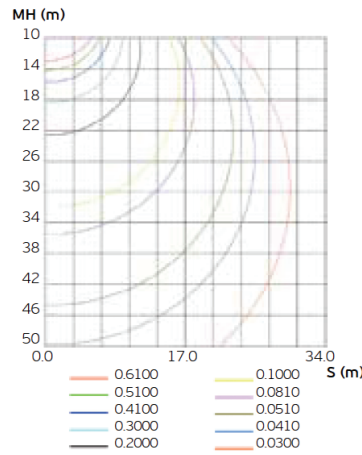

STRIP LIGHTS

72W 5050 Series 24V

SPECIFICATIONS:

Wattage	4.4 Watts/Foot (14.4 W/M)
Input Power	72W/16Ft (5M)
Lumen Efficiency	421 lm/Ft (1380 lm/M)
LED Quality	60 LEDs, 0.66" LED Pitch
Voltage (VDC)	24 Volt
Current	0.37A/Ft (1.2A/M)
CRI	80 (90/98 Available)
Ambient Temperature	-20°C - 45°C
Humidity	40% - 70% RH
Unit Length	1.97"/3 LEDs
Dimensions	196.85" x 0.39" x 0.08"
	16/ 20/ 100 Ft. Roll

LISTED

186 Van Dyke Street - Brooklyn, NY 11231
www.lightblueusa.com 718-475-2515

STRIP LIGHTS

72W 5050 Series 24V

Luminous Intensity Distribution Diagram

Co Plane Isolux Diagram Unit: LX

Average Illuminance Curve