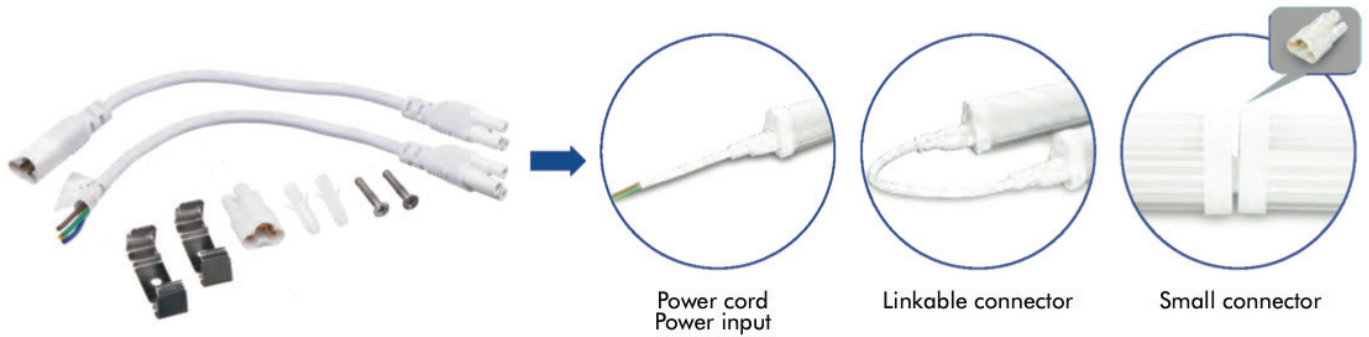

INSTALLATION GUIDE:

STEP1: Place the clip kit and screws correctly.

STEP2: Fix the LED tube to the ceiling or wall.

STEP3: Connect the power cord to the integrated tube.

AC100-277V

STEP3: Connect up by linkable connector.

Method 1

Method 2