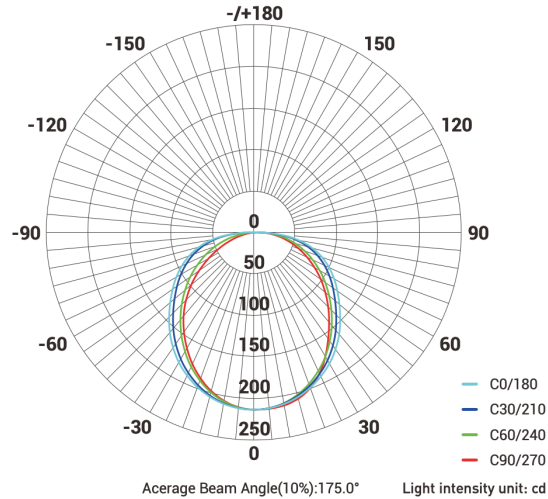

### SPECIFICATIONS:

Input Voltage	AC100 - 277V
LED Luminous Efficiency	80±5% Lm/W
Power Effective	88%
Beam Angle	120°
Lifetime	50000 hrs

MODEL #	WATTAGE	CCT	LENGTH	LUMEN
LB41204	7W	3000K	1 ft (11.7in)	800 lm
LB41208	15W	3000K	2 ft (22in)	1500 lm
LB41213	25W	3000K	3 ft (34in)	2500 lm
LB41218	30W	3000K	4 ft (46in)	3000 lm
LB41223	40W	3000K	5 ft (59in)	4000 lm
LB41228	44W	3000K	6 ft (70.8in)	4400 lm
LB41233	60W	3000K	8 ft (90in)	6000 lm

MODEL #	WATTAGE	CCT	LENGTH	LUMEN
LB41203	7W	4000K	1 ft (11.7in)	800 lm
LB41207	15W	4000K	2 ft (22in)	1500 lm
LB41212	25W	4000K	3 ft (34in)	2500 lm
LB41216	30W	4000K	4 ft (46in)	3000 lm
LB41221	40W	4000K	5 ft (59in)	4000 lm
LB41226	44W	4000K	6 ft (70.8in)	4400 lm
LB41231	60W	4000K	8 ft (90in)	6000 lm

### LIGHT DISTRIBUTION CURVE: