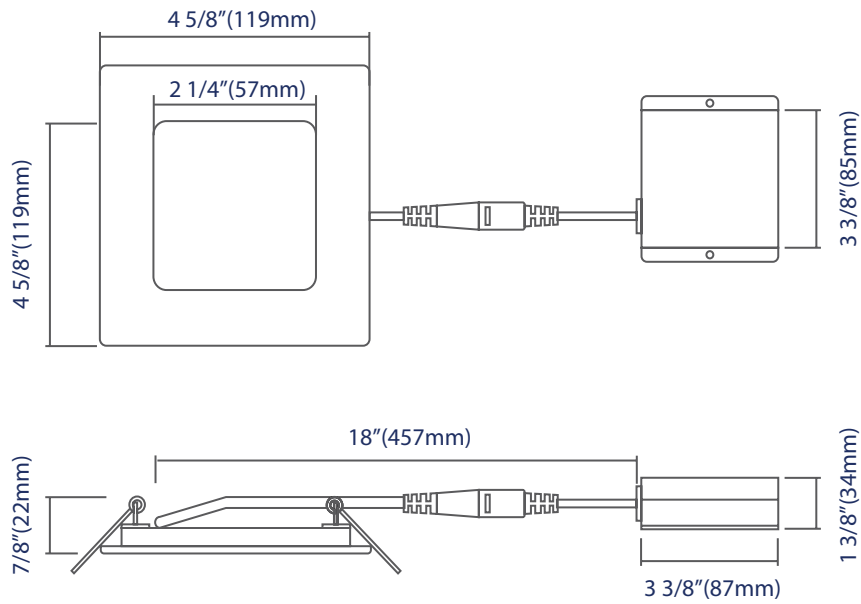

PREPARED BY:
PROJECT:
TYPE:

CCT ADJUSTABLE ROUND SLIM DOWNLIGHT

DOWNLIGHT SERIES

DIMENSION

4 INCH