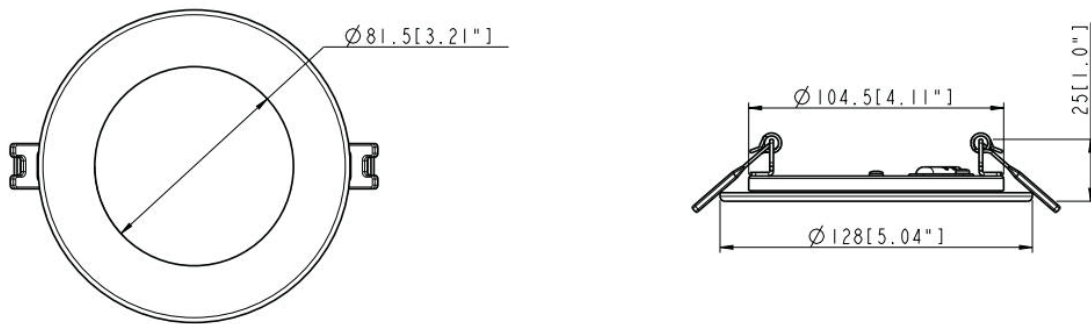

PREPARED BY:
PROJECT:
TYPE:

CCT ADJUSTABLE ROUND SLIM DOWNLIGHT

DOWNLIGHT SERIES

DIMENSION

4 INCH