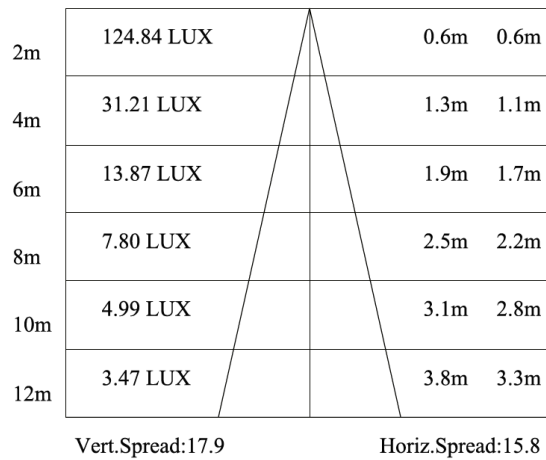

LANDSCAPE LIGHTING

12 WATTAGE IN-GROUND STAINLESS STEEL

SPECIFICATIONS:

Model #	LB77116
Wattage	12 Watts
Voltage	24V
Lumens	1100lm
CCT	3000K
CRI	80+
IP Rating	67
Dimming	Non-Dimmable
Beam Angle	38°
Dimensions	4.5" x 4.25"

MODEL	WATTAGE	CCT	LUMENS	DIMENSIONS
LB77116	12W	3000K	1100 lm	4.5" x 4.25"

***NOT COMPATIBLE WITH DIMMABLE DRIVERS**

Light Distribution Curve [Unit: cd]

Lux distance Curve

186 Van Dyke Street - Brooklyn, NY 11231
www.lightblueusa.com 718-475-2515