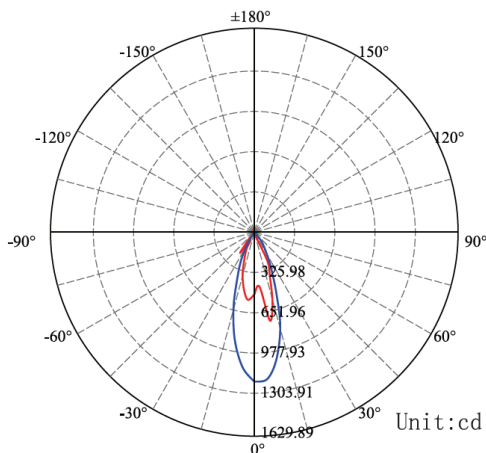

LANDSCAPE LIGHTING

12 WATTAGE IN-GROUND STAINLESS STEEL

SPECIFICATIONS:

Model #	LB77116
Wattage	12 Watts
Voltage	24V
Lumens	1100lm
CCT	3000K
CRI	80+
IP Rating	67
Dimming	Non-Dimmable
Beam Angle	38°
Dimensions	4.5" x 4.25"

MODEL	WATTAGE	CCT	LUMENS	DIMENSIONS
LB77116	12W	3000K	1100 lm	4.5" x 4.25"

***NOT COMPATIBLE WITH DIMMABLE DRIVERS**

Light Distribution Curve [Unit: cd]

Lux distance Curve

186 Van Dyke Street - Brooklyn, NY 11231
www.lightblueusa.com 718-475-2515