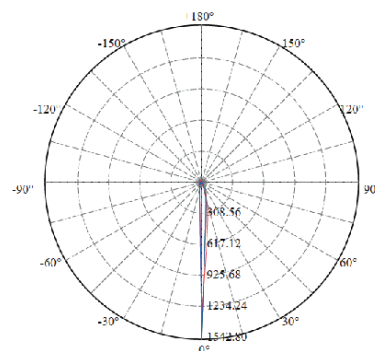

## SPECIFICATIONS

• Wattage	3W	• Dimming	Non-Dimmable
• Voltage	24VDC	• Beam Angle	25°/ 40°
• Lumens	130LM	• Trim	Stainless Steel 316
• CCT	RGB	• Weight	0.79lb (0.36kg)
• CRI	80+	• Dimensions	1" x 4.1"
• IP Rating	67		

## ORDERING GUIDE

Model	Wattage	CCT	Lumens	Dimensions
LB77125	3W	RGB	130 LM	1" x 4.1"

**\*NOT COMPATIBLE WITH DIMMABLE DRIVERS**

Light Distribution Curve [Unit: cd]

Lux distance Curve

	Illuminance at a Distance	
	Center Beam LUX	Beam Width V II
2m	330.90 LUX	0.4m 0.4m
4m	82.73 LUX	0.7m 0.8m
6m	36.77 LUX	1.1m 1.2m
8m	20.68 LUX	1.4m 1.6m
10m	13.24 LUX	1.8m 2.0m
12m	9.19 LUX	2.2m 2.4m

Vert. Spread: 10.3      Horiz. Spread: 11.5