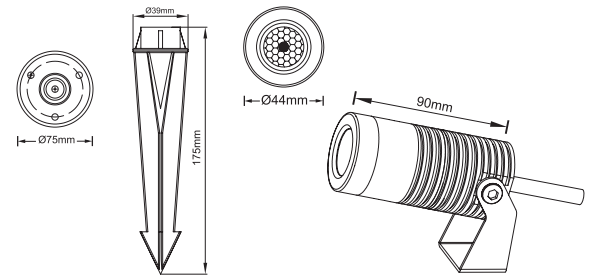

LANDSCAPE OUTDOOR

LED Garden Spike Spot Light

Dimensions:

SPECIFICATIONS:

Item No.	LB77105
Power	8 Watts
Luminous flux	560~640 lm
CCT	3000K
CRI	80+
Beam angle	Reflector 10°, 23°, 38°
Dimension	1.73in x 3.54in Diameter x Height
Input voltage	AC95-265V sa standard (DC 12V or DC 24V as optional)
Cable	1PC rubber cable 1M H05RN-F 3x1mm square
Dimmable	Non-Dimmable
IP rating	IP67 Waterproof
Housing	Solid Passivated (Anodizing) Aluminum CNC machined
Trim	Passivated (Anodizing) Aluminum

Light Distribution Curve (3000K, 25°)

Lux distance Curve (3000K, 25°)

***NOT COMPATIBLE WITH DIMMABLE DRIVERS**

IP67

186 Van Dyke Street - Brooklyn, NY 11231
www.lightblueusa.com 718-475-2515