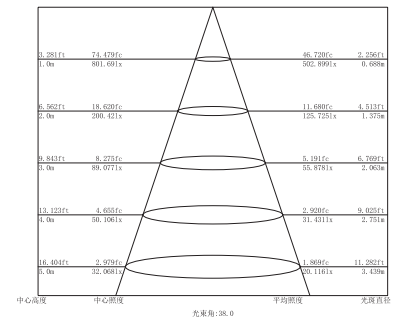

Lux distance Curve (3000K, 25°)

*NOT COMPATIBLE WITH DIMMABLE DRIVERS

IP67

186 Van Dyke Street - Brooklyn, NY 11231
www.lightblueusa.com 718-475-2515