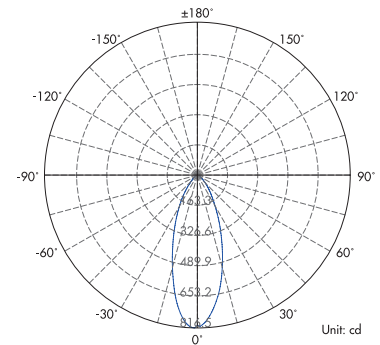

LANDSCAPE OUTDOOR

LED Garden Spike Spot Light

Dimensions:

SPECIFICATIONS:

Item No.	LB77105
Power	8 Watts
Luminous flux	560~640 lm
CCT	3000K
CRI	80+
Beam angle	Reflector 10°, 23°, 38°
Dimension	1.73in x 3.54in Diameter x Height
Input voltage	AC95-265V sa standard (DC 12V or DC 24V as optional)
Cable	1PC rubber cable 1M H05RN-F 3x1mm square
Dimmable	Non-Dimmable
IP rating	IP67 Waterproof
Housing	Solid Passivated (Anodizing) Aluminum CNC machined
Trim	Passivated (Anodizing) Aluminum

Light Distribution Curve (3000K, 25°)

Lux distance Curve (3000K, 25°)

***NOT COMPATIBLE WITH DIMMABLE DRIVERS**

IP67

186 Van Dyke Street - Brooklyn, NY 11231
www.lightblueusa.com 718-475-2515