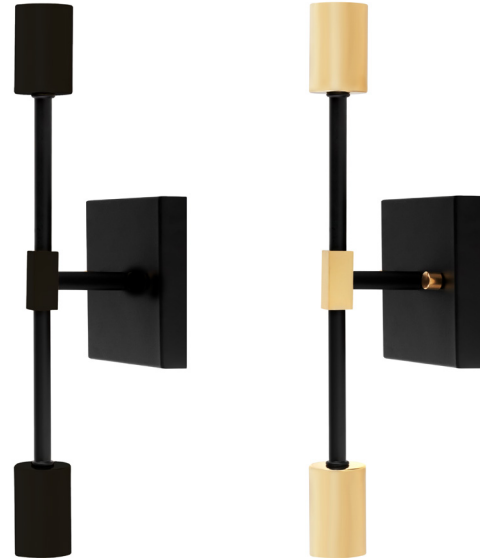

PREPARED BY:

PROJECT:

TYPE:

2 LIGHT WALL SCONCE

WALL SCONCE

Two Light Wall Sconce is a stylish, sophisticated and elegant wall light fixture. Made from durable aluminum, this is built to last and offers a clean, polished look. Recommended for kitchens, bedrooms, bathrooms, living rooms and hallways. This fixture is designed to add some character to your walls, and can be installed with the bulbs vertically or horizontally, to accent the walls either side. Perfect for larger walls, the dual bulb fixture will illuminate your walls, brightening the whole room. The classic style of this light fixture is very easy to install, and mounts onto the wall in any position.

FEATURES

- Wall Mounted
- Compatible with dimmable bulbs
- Compatible With E-26 Light Bulbs: Outfitted with 2x E26 medium base socket.
- Incandescent and halogen bulbs may also be used as well (60W Max).
- ETL certified
- Light bulb not included*

SPECIFICATIONS

• Socket	E26	• Environment	Damp Location
• Voltage	120V	• Dimensions	14" x 4½" x 3½"

ORDERING GUIDE

Model	Finish
LB72235	Black
LB72235-GD	Black and Gold