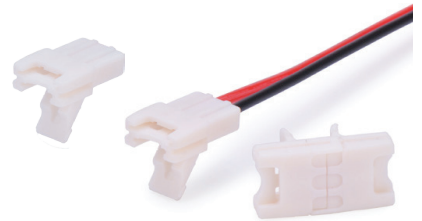

## STRIP LIGHTS

### SLIM ACCESSORIES

Model	Type	Size
LB55900	Starter	8-10 mm
LB55905	Coupling with Wire	8-10 mm

### CLAMP ACCESSORIES

Model	Type	Size
LB55810	Starter	8 mm
LB55811	Coupling with Wire	8 mm
LB55812	Coupling	8 mm
LB55820	Starter	10 mm
LB55821	Coupling with Wire	10 mm
LB55822	Coupling	10 mm