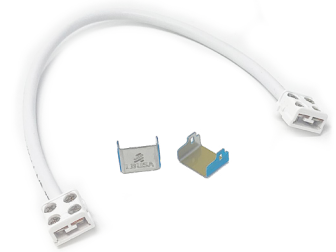

### SLIM ACCESSORIES

Model	Type	Size
LB55900	Starter	8-10 mm
LB55905	Coupling with Wire	8-10 mm

### CLAMP ACCESSORIES

Model	Type	Size
LB55810	Starter	8 mm
LB55811	Coupling with Wire	8 mm
LB55812	Coupling	8 mm
LB55820	Starter	10 mm
LB55821	Coupling with Wire	10 mm
LB55822	Coupling	10 mm

### CLEAR ACCESSORIES

Model	Type	Size
LB55813	Starter	8 mm
LB55814	Coupling	8 mm
LB55815	Coupling with Wire	8 mm
LB55816	Starter	10 mm
LB55817	Coupling	10 mm
LB55818	Coupling with Wire	10 mm