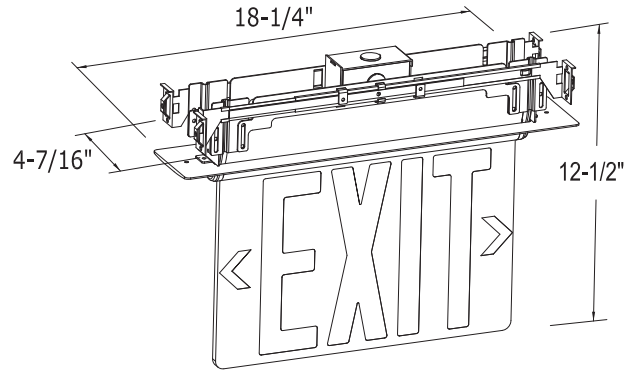

PREPARED BY:
PROJECT:
TYPE:

UNIVERSAL MOUNT EDGE LIT EXIT SIGN EXIT SIGN SERIES

FEATURES

- Recessed housing with hanger bar.
- Aluminum housing with high grade acrylic panel.
- Replaceable acrylic EXIT panel.
- Removable directional indicators.
- Single and double face universal design.
- Removable front cover for easy installation & maintenance.
- 8" height red exit sign.
- Suitable for damp location.
- Compact and decorative design

MOUNTING

- Recessed mounting
- Surface mounting
- Universal mounting including wall mount, side mounting, and ceiling mounting

SPECIFICATIONS

- | | | | |
|-------------------|-------------|----------------------------|---------------|
| • Wattage | 4W | • Operating Temperatures | 10°-40°C |
| • Rated Life | 50,000 hrs. | • Environment | Damp Location |
| • Input Voltage | 120V/277V | • Warranty | 2 yrs. |
| • Input Frequency | 60Hz | • Dimensions for the glass | 14" x 9½" |