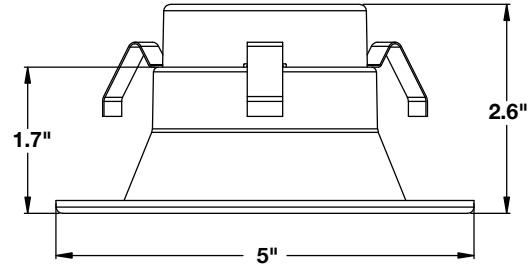

PREPARED BY:

PROJECT:

TYPE:

HIGH OUTPUT 4" RETROFIT

RETROFIT SERIES