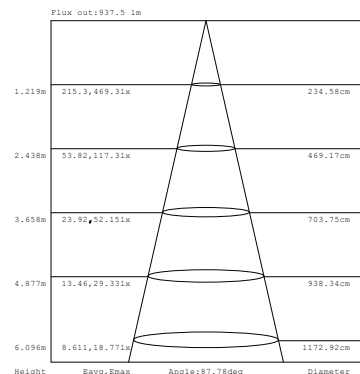

LEVITON

- 6633-P
- 6161-W
- 6631-L
- IEPE04-1LZ

LUMINOUS INTENSITY DISTRIBUTION DIAGRAM