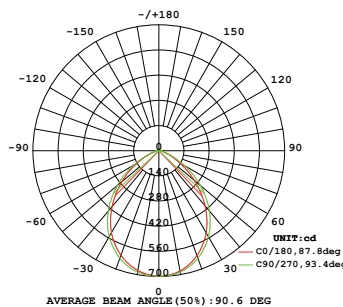

LEVITON

- 6633-P
- 6161-W
- 6631-L
- IEPE04-1LZ

LUMINOUS INTENSITY DISTRIBUTION DIAGRAM