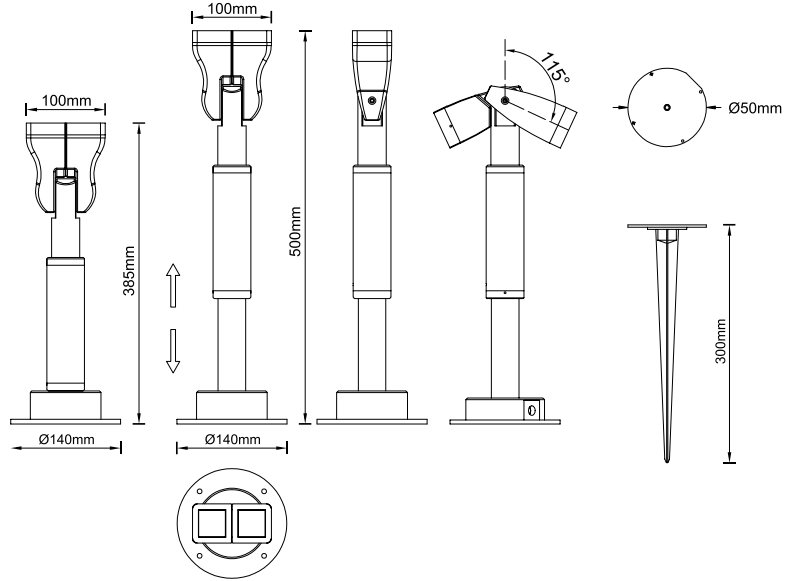

PREPARED BY:

PROJECT:

TYPE:

16 INCH TWIN HEAD

LANDSCAPE SERIES

SPECIFICATIONS

• Wattage	15 Watts	• Material	Aluminum
• Voltage	24VDC	• Dimming	Non- dimmable
• Lumens	800lm	• Insulation Class	Class I
• CCT	3000K	• Warranty	3 years
• CRI	80+	• Trim	Passivated (Anodizing) Aluminum
• IP Rating	65	• Weight	6.17 lb (2.8kg)
• Beam Angle	15° 25°	• Dimensions	3.9" x 15" - 19.6" (Adjustable)

ORDERING GUIDE

Model	Wattage	CCT	Lumens	Dimensions
LB77109	15W	3000K	800 lm	3.9" x 15" - 19.6"

***NOT COMPATIBLE WITH DIMMABLE DRIVERS**