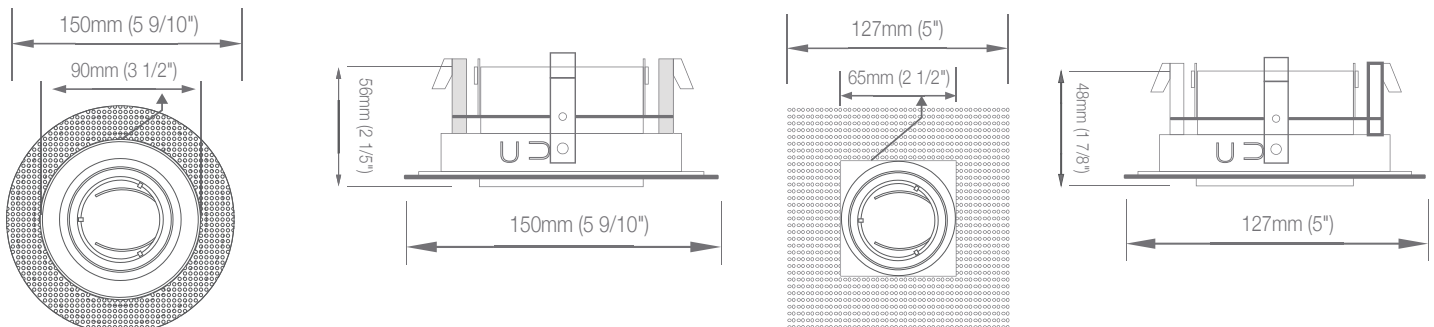

### ORDERING GUIDE

Model	Trim	Dimensions	Finish
LB13145	Round	3.86" x 2" (98mm x 55mm)	White
LB13146	Square	5"x 5"x 1.89" (127mm x 127mm x 48mm)	White

### DIMENSIONS

PREPARED BY:  
PROJECT:  
TYPE: