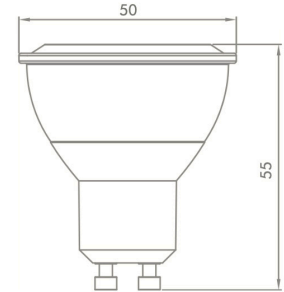

4" TRIMLESS TRIM RETROFIT SERIES

LED GU10 BULB

FEATURES

- Replacement for 75W halogen lamps.
- Suitable for dry and damp locations.
- Dimmable down to 5%.
- Flicker less than 22%.
- Contact us to get the dimmer list.
- Three years limited warranty.

SPECIFICATIONS

• Wattage	7W	• Frequency	60Hz
• Input Voltage	120V	• Dimming	<5%
• Lumens	550lm	• Lifetime	25,000hrs
• Power Factor	>0.9	• Dimensions	1.97" x 2.17"
• Efficacy	79		(50mm x 55mm)