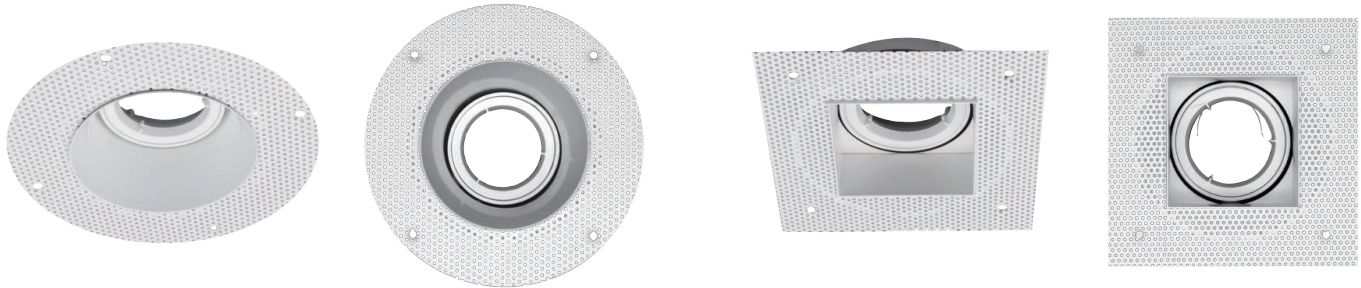

# 4" TRIMLESS TRIM

### FEATURES

- For use with new construction housings only.
- Line and low voltage applications.
- Accommodates a PAR-16 or GU-10 LED bulbs via twist and lock access from bottom of the trim.
- Steel metal clips secure to housing.
- Painted finishes are powder coated for abrasion resistance, clear lens included.
- Recommended to use Dura-bond to finish the trimless portion to avoid cracking on the finish.
- Suitable for damp locations

### ORDERING GUIDE

Model	Trim	Dimensions	Finish
LB13145	Round	3.86" x 2" (98mm x 55mm)	White
LB13146	Square	5"x 5"x 1.89" (127mm x 127mm x 48mm)	White

### COMPATIBLE ITEMS

Model	Description
LB10561	LED GU10 BULB
LB15146	4" SHALLOW GU10 RECESSED HOUSING NEW CONSTRUCTION