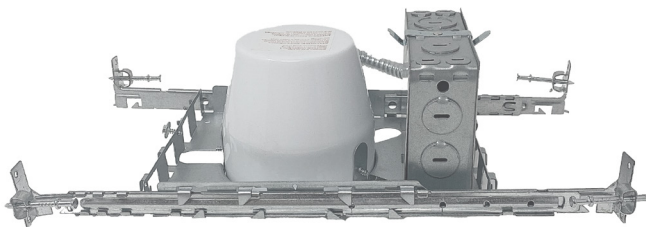

4" SHALLOW GU10 RECESSED HOUSING NEW CONSTRUCTION

FEATURES

- 3 part quick connectors pre-installed in all J Boxes
- J Box is listed for feed through wiring (4 in - 4 out) and seven 0.5" knockouts
- Listed for feed through wiring (4 in - 4 out) and seven 0.5" knockouts.
- Pre-installed allowing for position at any point within a 24" joist span.
- Can be turned 90° on plaster frame, and to fit T-bar spine without additional clamps for use in drop ceilings.
- Pre-installed captive nails on bar hangers

SPECIFICATIONS

• Max Wattage	50W Max	• Frame	Steel
• Input Voltage	120V-60Hz	• Dimensions	4.25" x 4" x 7.75"
• Product Category	Line Voltage Airtight Housing