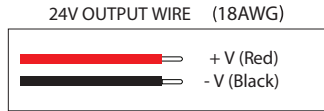

POWER SUPPLIES

LANDSCAPE SERIES

FEATURES

- Output constant voltage
- Built-in PFC function
- Protections: short circuit/ over voltage/ over heat
- Cooling by free air convection
- Flicker-free
- Class 2, Class P, Type HL, CE, UL, FCC compliant
- PWM output, does not change the color index
- Metal housing
- Suitable for dry location
- Strong compatibility
- Suitable for LED lighting and moving sign applications
- Compliance to worldwide safety regulations for lightings.
- Compatible with Forward phase, Reverse phase, Triac, MLV
- 3 years warranty

ORDERING GUIDE

Model	Wattage	Dimming	Voltage	Current	Load Regulation	Dimensions	Weight
LB55504	60W	Non- Dimmable	24V	2.5A	1±	7.4" x 3.6" x 1.02"	2.4 lb
LB55450	120W	Non- Dimmable	24V	5A	1±	8.66" x 3.6" x 1.61"	2.9 lb
LB55451	200W	Non- Dimmable	24V	8.33A	1±	10.23" x 4.05" x 1.81"	4.0 lb