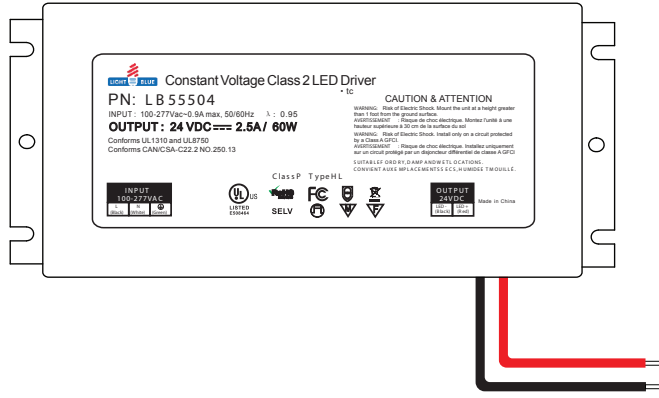

PREPARED BY:
PROJECT:
TYPE:

POWER SUPPLIES

LANDSCAPE SERIES

FEATURES

- Output constant voltage
- Built-in PFC function
- Protections: short circuit/ over voltage/ over heat
- Cooling by free air convection
- Flicker-free
- Class 2, Class P, Type HL, CE, UL, FCC compliant
- PWM output, does not change the color index
- Metal housing
- Suitable for dry location
- Strong compatibility
- Suitable for LED lighting and moving sign applications
- Compliance to worldwide safety regulations for lightings.
- Compatible with Forward phase, Reverse phase, Triac, MLV
- 3 years warranty

ORDERING GUIDE

Model	Wattage	Dimming	Voltage	Current	Load Regulation	Dimensions	Weight
LB55504	60W	Non- Dimmable	24V	2.5A	1±	7.4" x 3.6" x 1.02"	2.4 lb
LB55450	120W	Non- Dimmable	24V	5A	1±	8.66" x 3.6" x 1.61"	2.9 lb
LB55451	200W	Non- Dimmable	24V	8.33A	1±	10.23" x 4.05" x 1.81"	4.0 lb