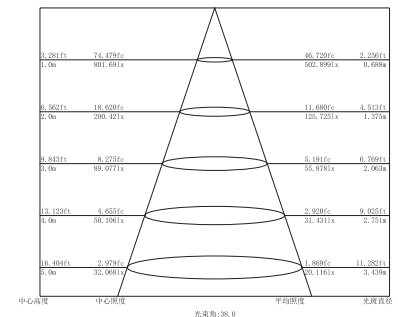

### ORDERING GUIDE

Model	Wattage	CCT	Lumens	Finish	Dimensions
LB77105	8W	3000K	560lm	Black	1.73" x 3.54"

**\*NOT COMPATIBLE WITH DIMMABLE DRIVERS**

Light Distribution Curve  
(3000K, 25°)

Lux distance Curve  
(3000K, 25°)