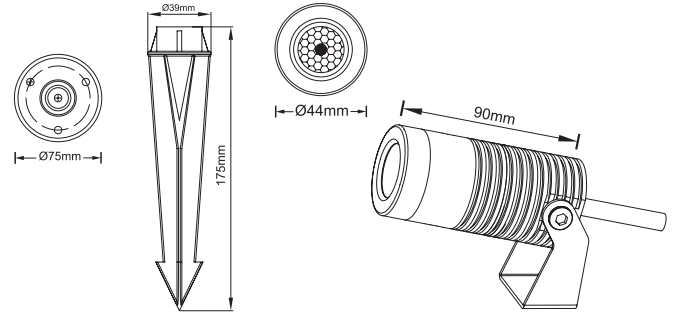

### SPECIFICATIONS

• Wattage	8 Watts	• Glass	Step Tempered glass. T=3mm
• Voltage	24V	• Dimming	Non- dimmable
• Lumens	560lm	• Insulation Class	Class I
• CCT	3000K	• Warranty	3 years
• CRI	80+	• Trim	Passivated (Anodizing) Aluminum
• Beam angle	Reflector 25°	• Weight	0.86 lb (0.39kg)
• Dimming	Non-Dimmable	• Dimensions	1.73" x 3.54"
• IP rating	IP67 Waterproof		

### ORDERING GUIDE

Model	Wattage	CCT	Lumens	Finish	Dimensions
LB77105	8W	3000K	560lm	Black	1.73" x 3.54"

**\*NOT COMPATIBLE WITH DIMMABLE DRIVERS**

Light Distribution Curve  
(3000K, 25°)

Lux distance Curve  
(3000K, 25°)