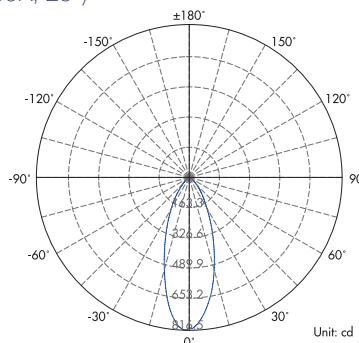

### SPECIFICATIONS

• Wattage	8 Watts	• Glass	Step Tempered glass. T=3mm
• Voltage	24V	• Dimming	Non- dimmable
• Lumens	560lm	• Insulation Class	Class I
• CCT	3000K	• Warranty	3 years
• CRI	80+	• Trim	Passivated (Anodizing) Aluminum
• Beam angle	Reflector 25°	• Weight	0.86 lb (0.39kg)
• Dimming	Non-Dimmable	• Dimensions	1.73" x 3.54"
• IP rating	IP67 Waterproof		

### ORDERING GUIDE

Model	Wattage	CCT	Lumens	Finish	Dimensions
LB77105	8W	3000K	560lm	Black	1.73" x 3.54"

**\*NOT COMPATIBLE WITH DIMMABLE DRIVERS**

Light Distribution Curve  
(3000K, 25°)

Lux distance Curve  
(3000K, 25°)