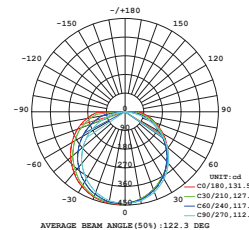

2700K+6500K(mixed color 4000K)