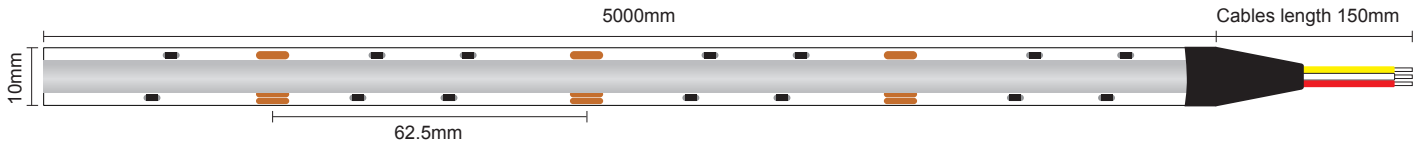

PREPARED BY:

PROJECT:

TYPE:

CCT COB SERIES

STRIP LIGHTS

The Strip Light Series brings forward a contemporary and versatile sector of lighting. Optimal varieties of wattage and color temperatures are at the ready, in order to make any application possible. Every Strip Roll is made with the highest attention to detail and quality. Each and every chip is carefully tested to fulfill the Light Blue USA promise to deliver the most elite illumination for your environment.