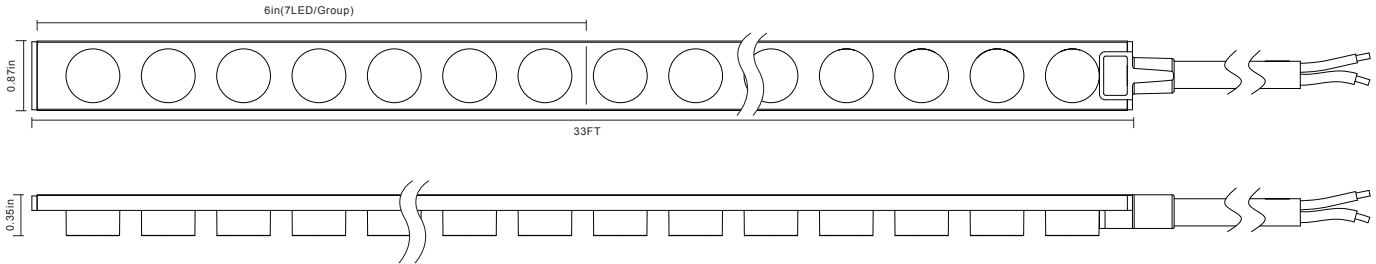

PREPARED BY:

PROJECT:

TYPE:

WALL WASHING SERIES

RGBW 10° x 45°

STRIP LIGHTS

The Strip Light Series brings forward a contemporary and versatile sector of lighting. Optimal varieties of wattage and color temperatures are at the ready, in order to make any application possible. Every Strip Roll is made with the highest attention to detail and quality. Each and every chip is carefully tested to fulfill the Light Blue USA promise to deliver the most elite illumination for your environment.

• Wattage	5.8W/FT	• Dimming	Triac
• Input Power	24V	• Length per Roll	33 FT.
• CRI	95	• Ambient Temperature	-20 °C to 40 °C
• LED Chip	3535	• Height	0.35"
• Environment	IP67	• Width	0.87"
• Cutting Interval	6"	• Adhesive	3M
• Maximum Run	16 FT.	• Warranty	5 years
• Certification	UL / ETL		

ORDERING GUIDE

Model	Length (ft)	IP Rating	Wattage	Color Temperature	Lumens/ft
LB53525	33 FT	IP67	192W	RGB+3000K	320lm
LB53526				RGB+3500K	345lm
LB53527				RGB+4000K	360lm

*CONTACT FOR STOCK CONFIGURATIONS