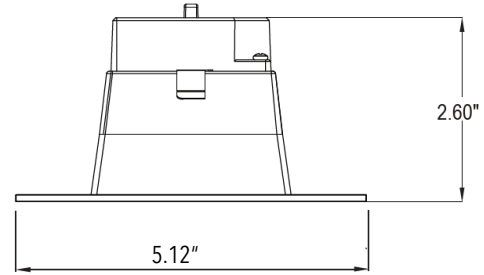

PREPARED BY:
PROJECT:
TYPE:

4" ROUND RETROFIT 5 CCT

RETROFIT SERIES

FEATURES

- 5 CCT Adjustable
- Replacement for 75W incandescent lamps
- Suitable for wet locations
- Dimmable down to 10%
- Compatible with new construction and remodel housings
- Flicker free
- 3 year warranty

SPECIFICATIONS

• Wattage	10W	• Beam Angle	100°
• Input Power	120V	• Lifetime	50,000hrs
• Lumens	600lm	• Dimensions	5.12" x 2.60"
• Power Factor	>0.9	• Environment	Wet Location
• Dimming	ELV & TRIAC Dimming	• Certification	UL
• Finish	White	• Base	E26