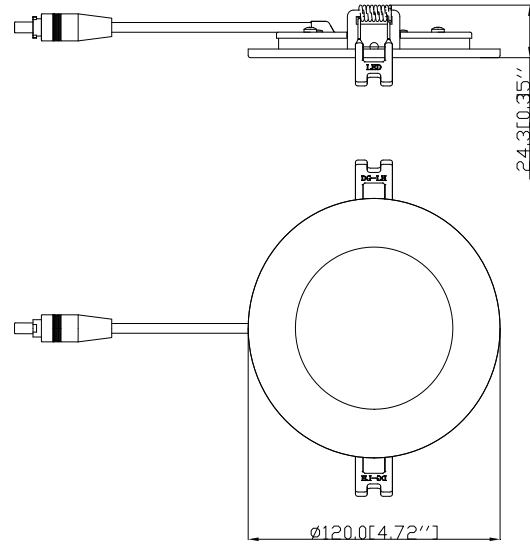

PREPARED BY:

PROJECT:

TYPE:

4" Recessed Slim Downlight

Fire Rated

FEATURES

- 2 Hour Fire Rated Without additional housing or hardware
- Heat Resistant Casing Provides up to 2 hours fire protection
- Heavy Duty Steel Spring Clips for easy installation
- Plenum Rated Cable For commercial installations
- Connection Box Comes with Junction Box & Driver, No Housing Required.
- Class 2, Class P, Type HL, CE, UL, FCC compliant
- CRI 90+
- 2700K, 3000K, 3500K, 4000K, 5000K Selectable

SPECIFICATIONS

| | | | |
|----------------------|--|-----------------------|--|
| • Applications | Multi-Family Residential, Basements & Commercial | • Cable | FT6 / CMP Plenum Rated |
| • Energy Used | 9W | • Air Tight | Yes |
| • Color Temperature | 2700K,3000K,3500K,4000K,5000K Selectable | • Finish | White,Black,Satin Nickel |
| • Light Output | 900LM | • Ambient Temperature | -4°F (-20°C) to +104°F (+40°C) |
| • Halogen Equivalent | 56W | • Projected Life | 70% Light Output at 50,000 Hours |
| • Beam Angle | 120° | • Certification | cETLus, ENERGY STAR |
| • CRI | 90+ | • Fire Rating | UL 263-2011 (R2022), STM E119-20 & CAN/ULC-S101-14 |
| • Driver Input | 120V AC 50/60 Hz | • Warranty | 5 Years |
| • Dimming | TRIAC Dimmers 10% - 100% | | |
| • Approved Location | Insulated Ceiling & Damp Locations | | |

PREPARED BY:

PROJECT:

TYPE:

4" Recessed Slim Downlight

Fire Rated

ORDERING GUIDE

| Model | Input Voltage | Wattage | Finish | Color Temperature | Accessories | Strengthen Accessories |
|---------|-----------------|------------|--------------------------------|---|--|--|
| LB11451 | 120V AC 50/60Hz | 9W (900LM) | White Black Stain Nickel | 5CCT 2700K, 3000K, 3500K, 4000K, 5000K | FGP Flanged Plate With Hanger Bars Model FRP 26" Flat Rough-In Plates MFP 13" Mounting Plate Flat UMP Universal Mounting New Construction Plate | FRC Tenmat Fire Rated Light Cover FRB IC Fire Rated Box |