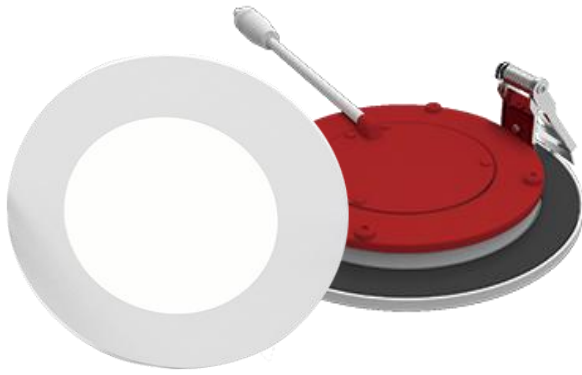

PREPARED BY:

PROJECT:

TYPE:

4" Recessed Slim Downlight

Fire Rated

FEATURES

- 2 Hour Fire Rated Without additional housing or hardware
- Heat Resistant Casing Provides up to 2 hours fire protection
- Heavy Duty Steel Spring Clips for easy installation
- Plenum Rated Cable For commercial installations
- Connection Box Comes with Junction Box & Driver, No Housing Required.
- Class 2, Class P, Type HL, CE, UL, FCC compliant
- CRI 90+
- 2700K, 3000K, 3500K, 4000K, 5000K Selectable

SPECIFICATIONS

| | | | |
|----------------------|--|-----------------------|--|
| • Applications | Multi-Family Residential, Basements & Commercial | • Cable | FT6 / CMP Plenum Rated |
| • Energy Used | 9W | • Air Tight | Yes |
| • Color Temperature | 2700K,3000K,3500K,4000K,5000K Selectable | • Finish | White,Black,Satin Nickel |
| • Light Output | 900LM | • Ambient Temperature | -4°F (-20°C) to +104°F (+40°C) |
| • Halogen Equivalent | 56W | • Projected Life | 70% Light Output at 50,000 Hours |
| • Beam Angle | 120° | • Certification | cETLus, ENERGY STAR |
| • CRI | 90+ | • Fire Rating | UL 263-2011 (R2022), STM E119-20 & CAN/ULC-S101-14 |
| • Driver Input | 120V AC 50/60 Hz | • Warranty | 5 Years |
| • Dimming | TRIAC Dimmers 10% - 100% | | |
| • Approved Location | Insulated Ceiling & Damp Locations | | |

PREPARED BY:

PROJECT:

TYPE:

4" Recessed Slim Downlight

Fire Rated

ORDERING GUIDE

| Model | Input Voltage | Wattage | Finish | Color Temperature | Accessories | Strengthen Accessories |
|---------|-----------------|------------|--------------------------------|---|--|--|
| LB11451 | 120V AC 50/60Hz | 9W (900LM) | White Black Stain Nickel | 5CCT 2700K, 3000K, 3500K, 4000K, 5000K | FGP Flanged Plate With Hanger Bars Model FRP 26" Flat Rough-In Plates MFP 13" Mounting Plate Flat UMP Universal Mounting New Construction Plate | FRC Tenmat Fire Rated Light Cover FRB IC Fire Rated Box |