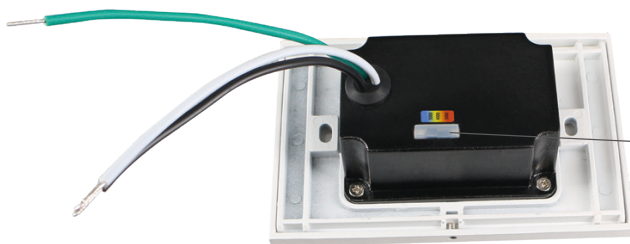

PREPARED BY:

PROJECT:

TYPE:

LED STEP LIGHT 3CCT

STEP LIGHT SERIES

FEATURES

- 3 CCT Adjustable
- Horizontal or vertical rectangle options
- Made of durable die-cast aluminum
- Outdoor rated, suitable for indoor and outdoor installation
- No screws on the panel, concise and beautiful
- The lamp shone down, uniform light output and Anti-glare
- Fits into 2"×4" J-Box
- Suitable for WET LOCATION

SPECIFICATIONS

• Wattage	3W	• Finish	White
• Input Power	120V	• CRI	90
• Lumens	85lm	• Location	Wet Location
• Power Factor	>0.9	• Operating Temperature	(-4°F~104°F) -20~40°C
• Dimming	TRIAC Dimming	• Beam Angle	120°

ORDERING GUIDE

Model	Direction	Wattage	Color Temperature	Lumens	Finish
LB26120	Horizontal	3W	3000K, 4000K, 5000K	85lm	White
LB26125	Vertical	3W	3000K, 4000K, 5000K	85lm	White

CCT ADJUSTABLE SWITCH

Durable Slide Switch
Adjustable CCT, can be set to 3000K, 4000K or 5000K