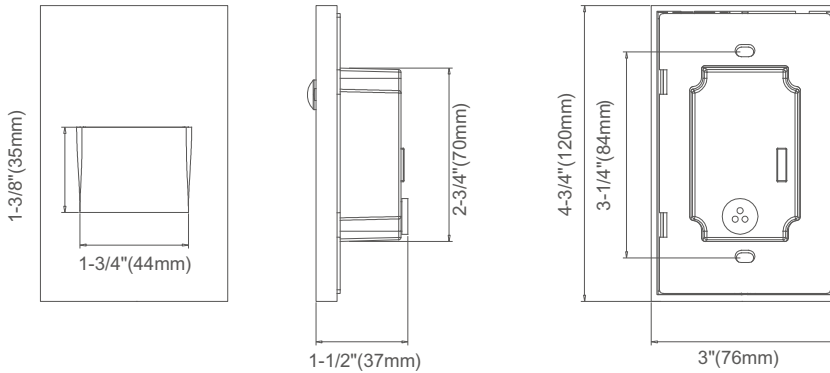

SPECIFICATIONS

• Wattage	3W	• Finish	White
• Input Power	120V	• CRI	90
• Lumens	85lm	• Location	Wet Location
• Power Factor	>0.9	• Operating Temperature	(-4°F~104°F) -20~40°C
• Dimming	TRIAC Dimming	• Beam Angle	120°

PREPARED BY:

PROJECT:

TYPE:

LED STEP LIGHT 3CCT

STEP LIGHT SERIES

DIMENSION

Vertical

Horizontal