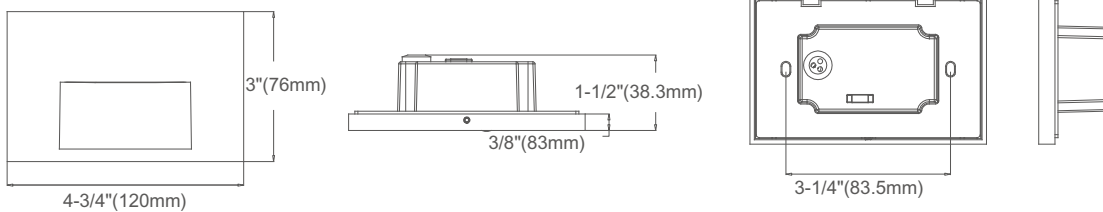

SPECIFICATIONS

• Wattage	3W	• Finish	White
• Input Power	120V	• CRI	90
• Lumens	85lm	• Location	Wet Location
• Power Factor	>0.9	• Operating Temperature	(-4°F~104°F) -20~40°C
• Dimming	TRIAC Dimming	• Beam Angle	120°

PREPARED BY:

PROJECT:

TYPE:

LED STEP LIGHT 3CCT

STEP LIGHT SERIES

DIMENSION

Vertical

Horizontal