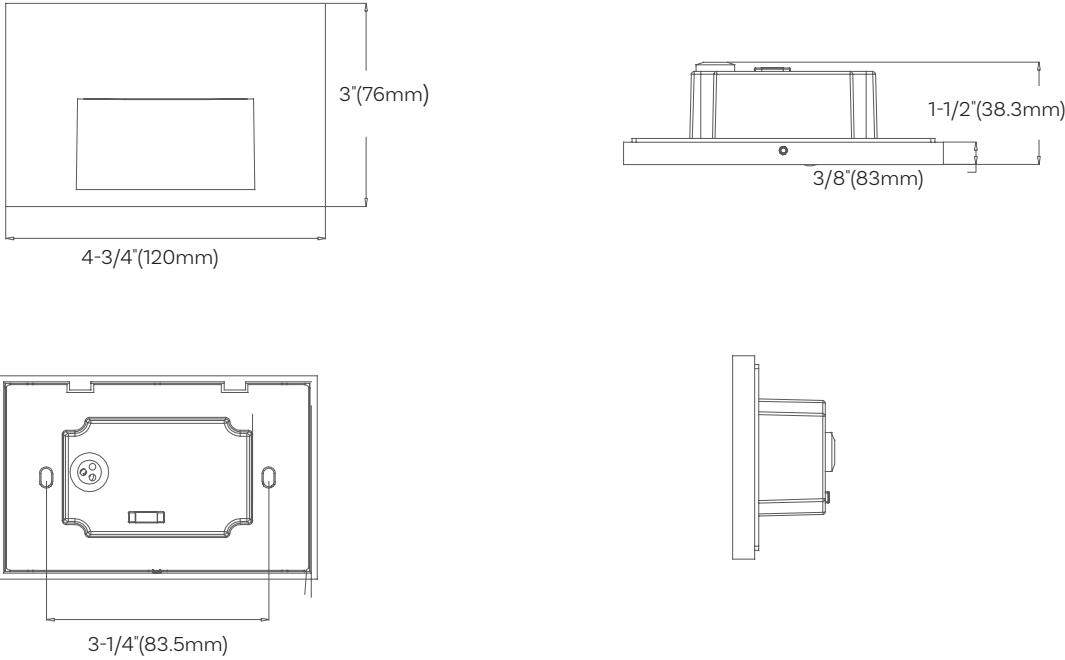

## PERFORMANCE

- 3 CCT Adjustable
- Horizontal or vertical rectangle options
- Made of durable die-cast aluminum
- Outdoor rated, suitable for indoor and outdoor installation
- No screws on the panel, concise and beautiful
- The lamp shone down, uniform light output and Anti-glare
- Fits into 2" x 4" J-Box
- Suitable for wet Location

## DIMENSION