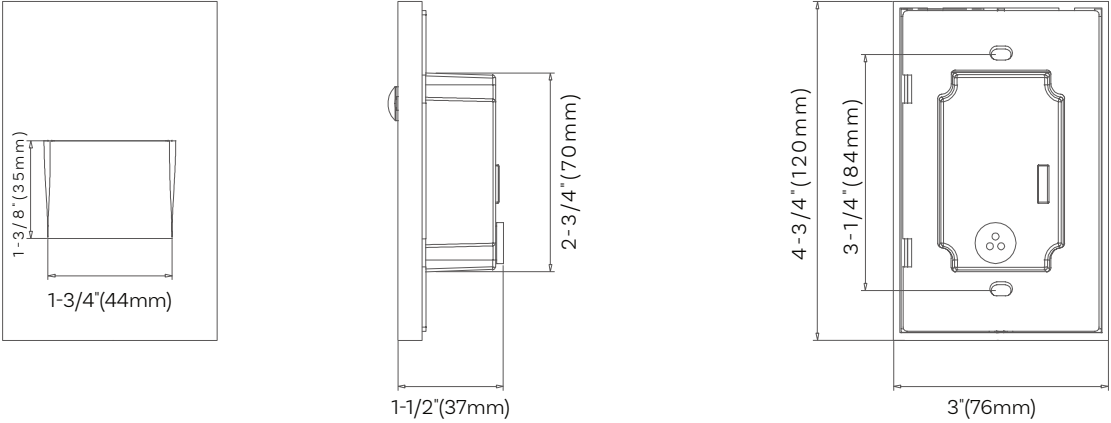

STEP LIGHT VERTICAL

STEP LIGHT SERIES

PROJECT:

PREPARED BY:

DATE:

TYPE:

PERFORMANCE

- 3 CCT Adjustable
- Horizontal or vertical rectangle options
- Made of durable die-cast aluminum
- Outdoor rated, suitable for indoor and outdoor installation
- No screws on the panel, concise and beautiful
- The lamp shone down, uniform light output and Anti-glare
- Fits into 2" x 4" J-Box
- Suitable for wet Location

STEP LIGHT SERIES

PROJECT:

PREPARED BY:

DATE:

TYPE:

DIMENSION

INSTALLATION